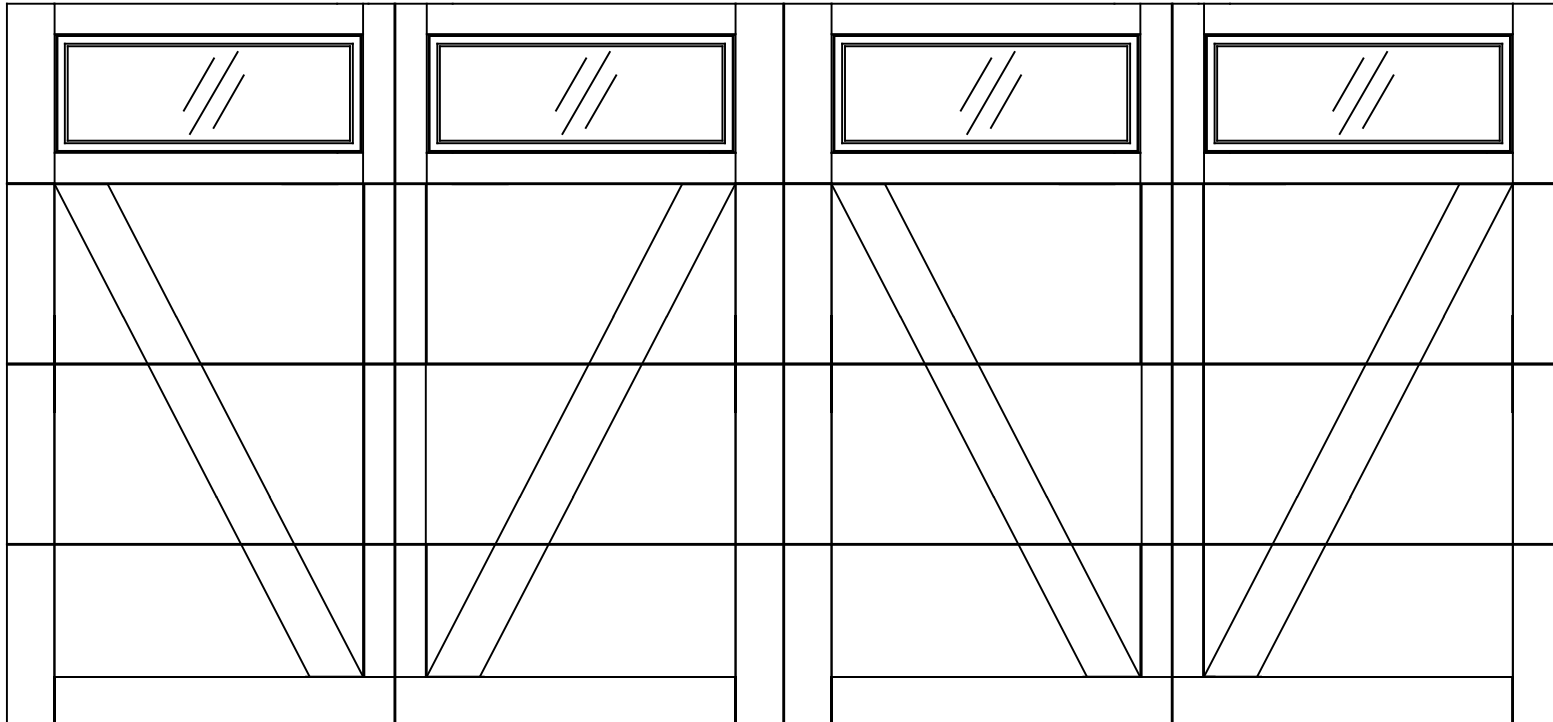

WAYNE-DALTON, A DIVISION OF THE
OVERHEAD DOOR CORP.

EXTERIOR VIEW

WAYNE-DALTON CONFIDENTIAL PROPRIETARY
NOT TO BE DUPLICATED OR REPRINTED WITHOUT
WRITTEN PERMISSION FROM OVERHEAD DOOR CORP.

WWW.WAYNE-DALTON.COM

15x7 6600 Bellview

4 SECTION/4 PANEL

FRAMED PLAIN GLAZED TOP SECTION SHOWN

CONSISTS OF (4) 20.8" SECTIONS