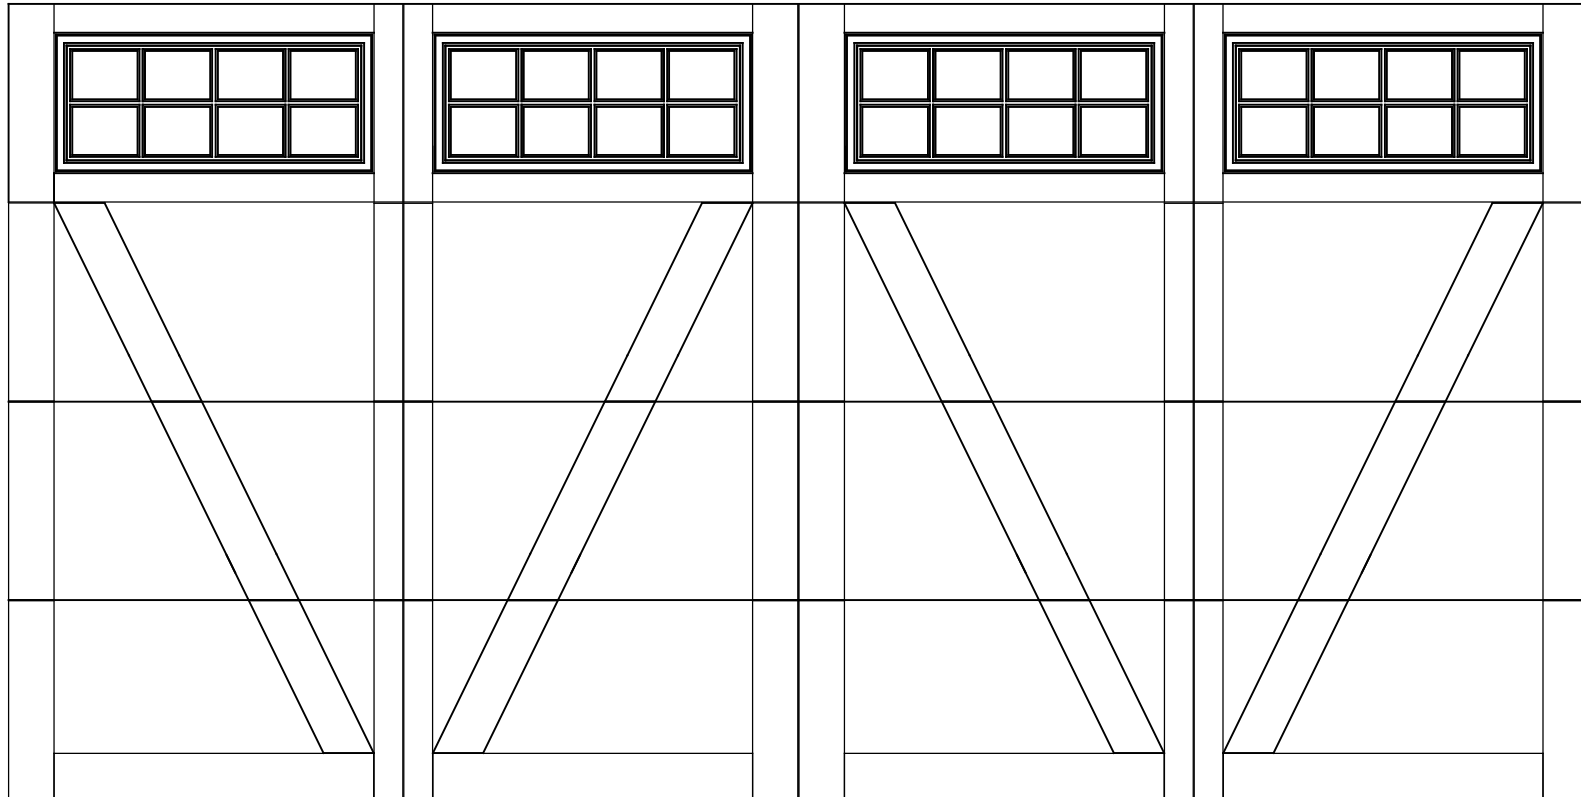

EXTERIOR VIEW

WAYNE-DALTON CONFIDENTIAL PROPRIETARY
NOT TO BE DUPLICATED OR REPRINTED WITHOUT
WRITTEN PERMISSION FROM OVERHEAD DOOR CORP.

WWW.WAYNE-DALTON.COM

WAYNE-DALTON, A DIVISION OF THE
OVERHEAD DOOR CORP.

16'x8' 6600 BELLVIEW
4 SECTION/4 PANEL
FRAMED STOCKTON TOP SECTION SHOWN
CONSISTS OF (4) 24.0" SECTIONS