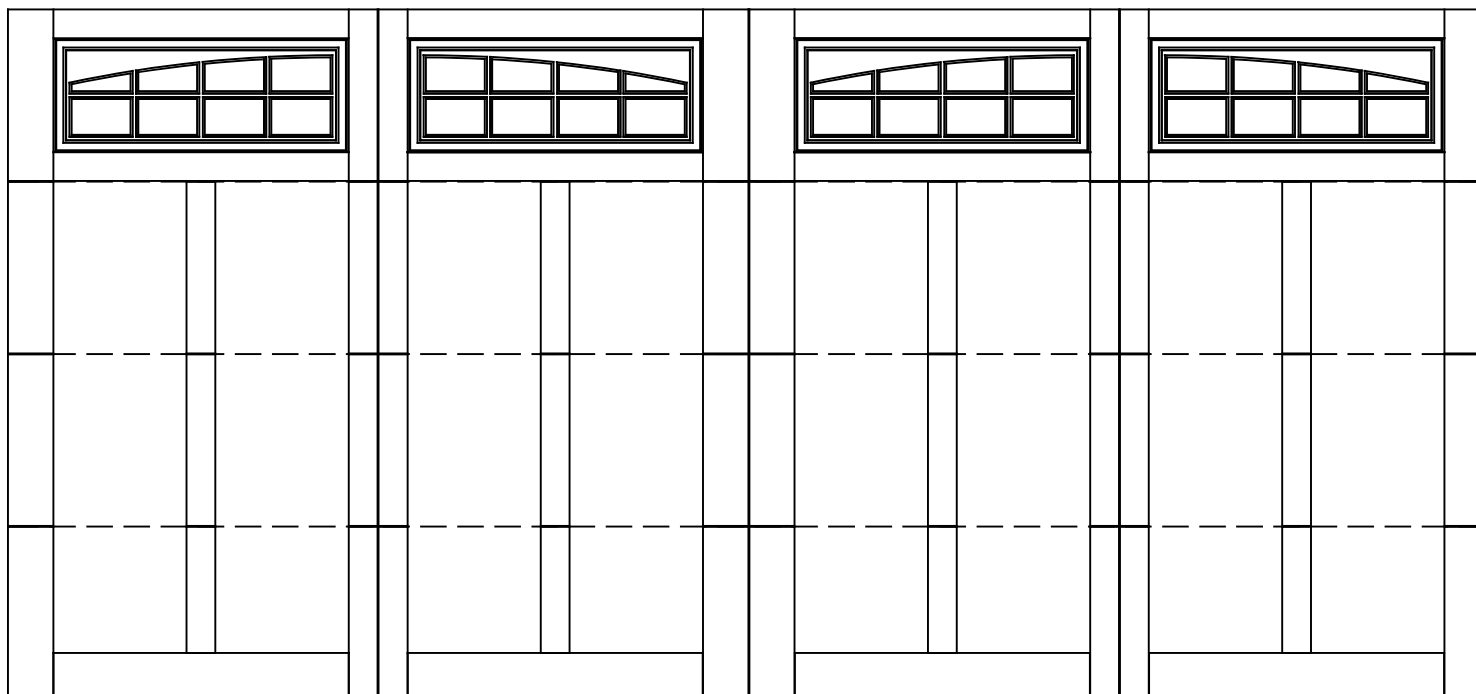

WAYNE DALTON, A DIVISION OF THE
OVERHEAD DOOR CORP.

EXTERIOR VIEW

WAYNE-DALTON CONFIDENTIAL PROPRIETARY
NOT TO BE DUPLICATED OR REPRINTED WITHOUT
WRITTEN PERMISSION FROM OVERHEAD DOOR CORP.

WWW.WAYNE-DALTON.COM

15x7 6600 SOMERSET
4 SECTION/4 PANEL
FRAMED DOUBLE WYNDBRIDGE TOP SECTION SHOWN
CONSISTS OF (4) 20.8" SECTIONS