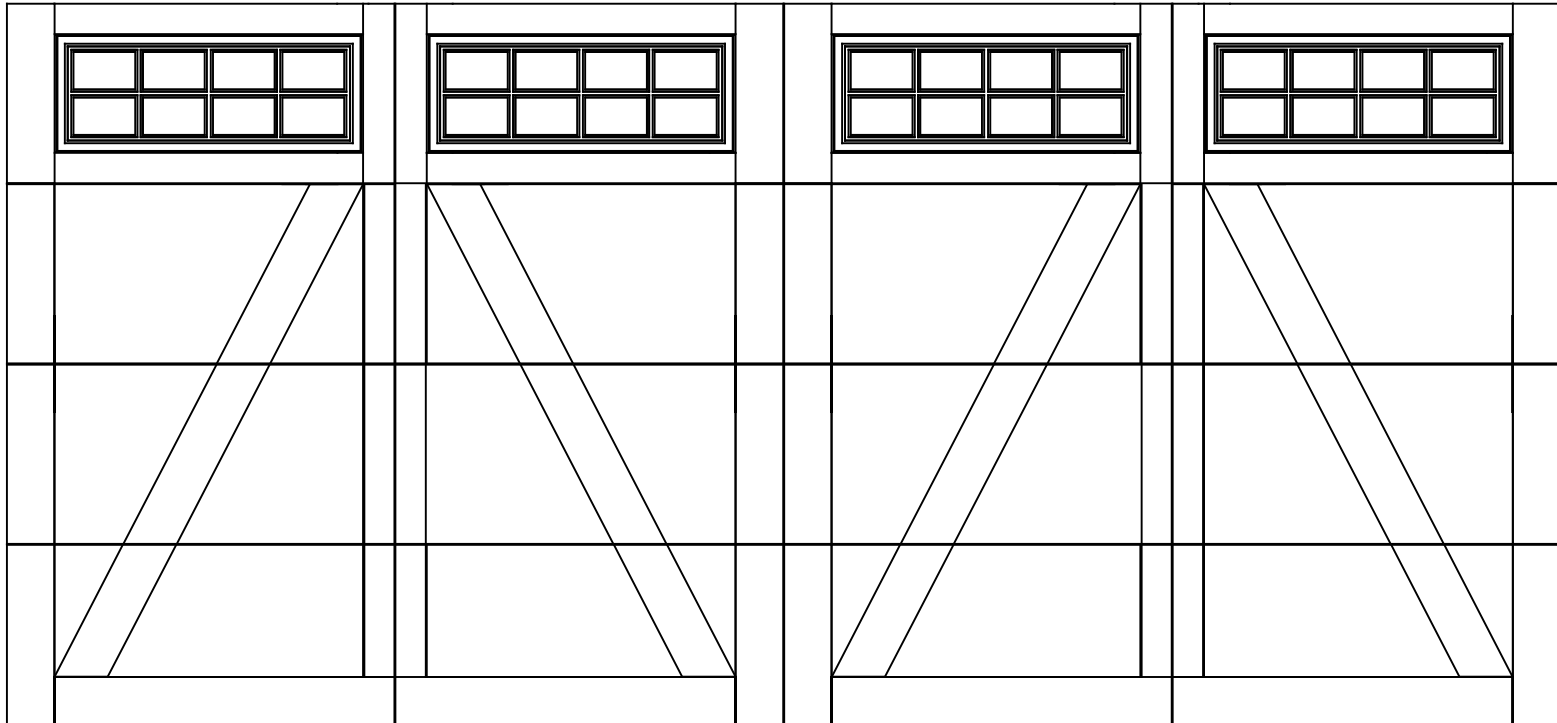

# EXTERIOR VIEW

WAYNE-DALTON CONFIDENTIAL PROPRIETARY  
NOT TO BE DUPLICATED OR REPRINTED WITHOUT  
WRITTEN PERMISSION FROM OVERHEAD DOOR CORP.

[WWW.WAYNE-DALTON.COM](http://WWW.WAYNE-DALTON.COM)

WAYNE DALTON, A DIVISION OF THE  
OVERHEAD DOOR CORP.

15x7 6600 Springfield  
4 SECTION/4 PANEL  
FRAMED STOCKTON TOP SECTION SHOWN  
CONSISTS OF (4) 20.8" SECTIONS