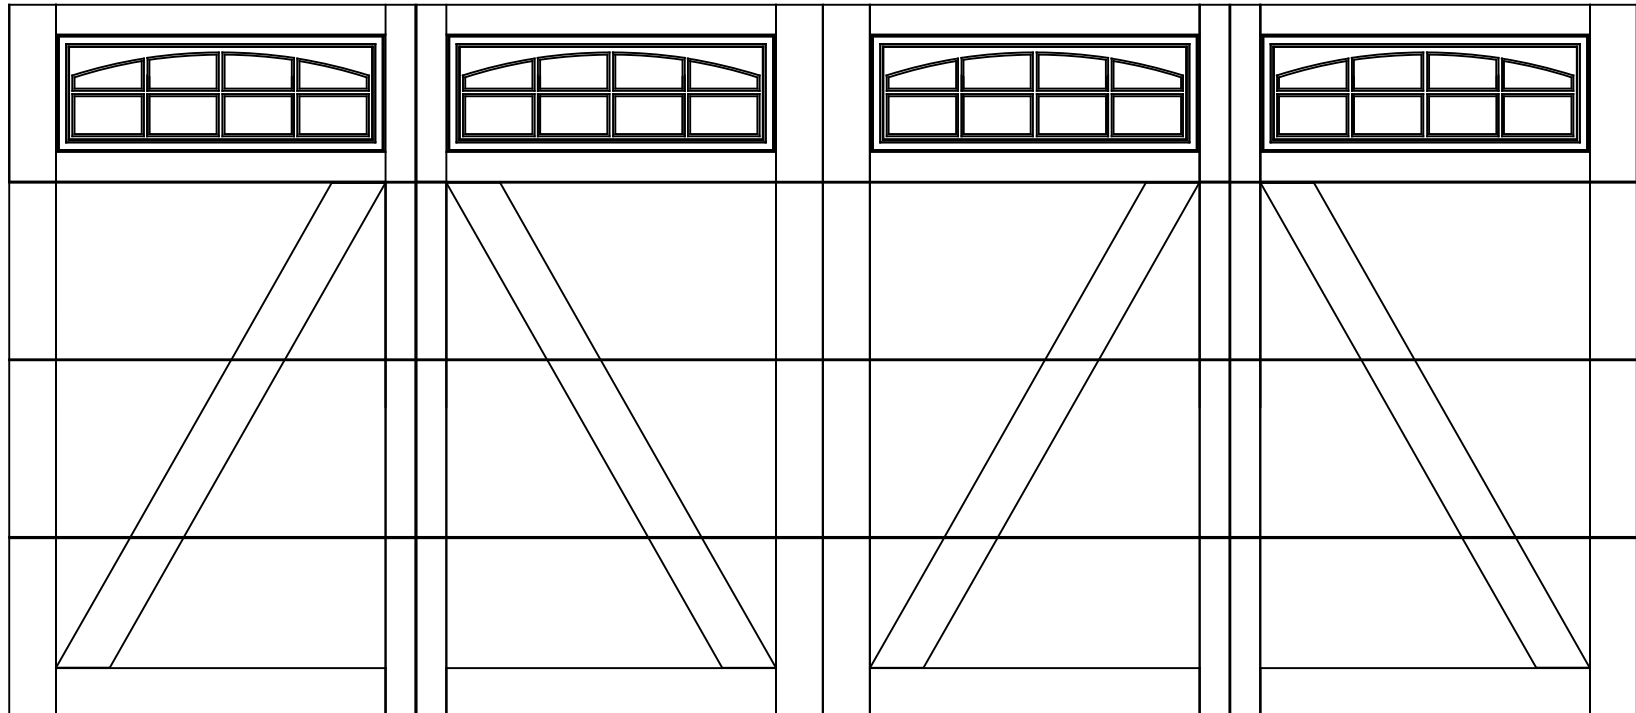

WAYNE DALTON, A DIVISION OF THE
OVERHEAD DOOR CORP.

EXTERIOR VIEW

WAYNE-DALTON CONFIDENTIAL PROPRIETARY
NOT TO BE DUPLICATED OR REPRINTED WITHOUT
WRITTEN PERMISSION FROM OVERHEAD DOOR CORP.

WWW.WAYNE-DALTON.COM

16x7 6600 Springfield
4 SECTION/4 PANEL
FRAMED STOCKTON ARCH TOP SECTION SHOWN
CONSISTS OF (4) 20.8" SECTIONS