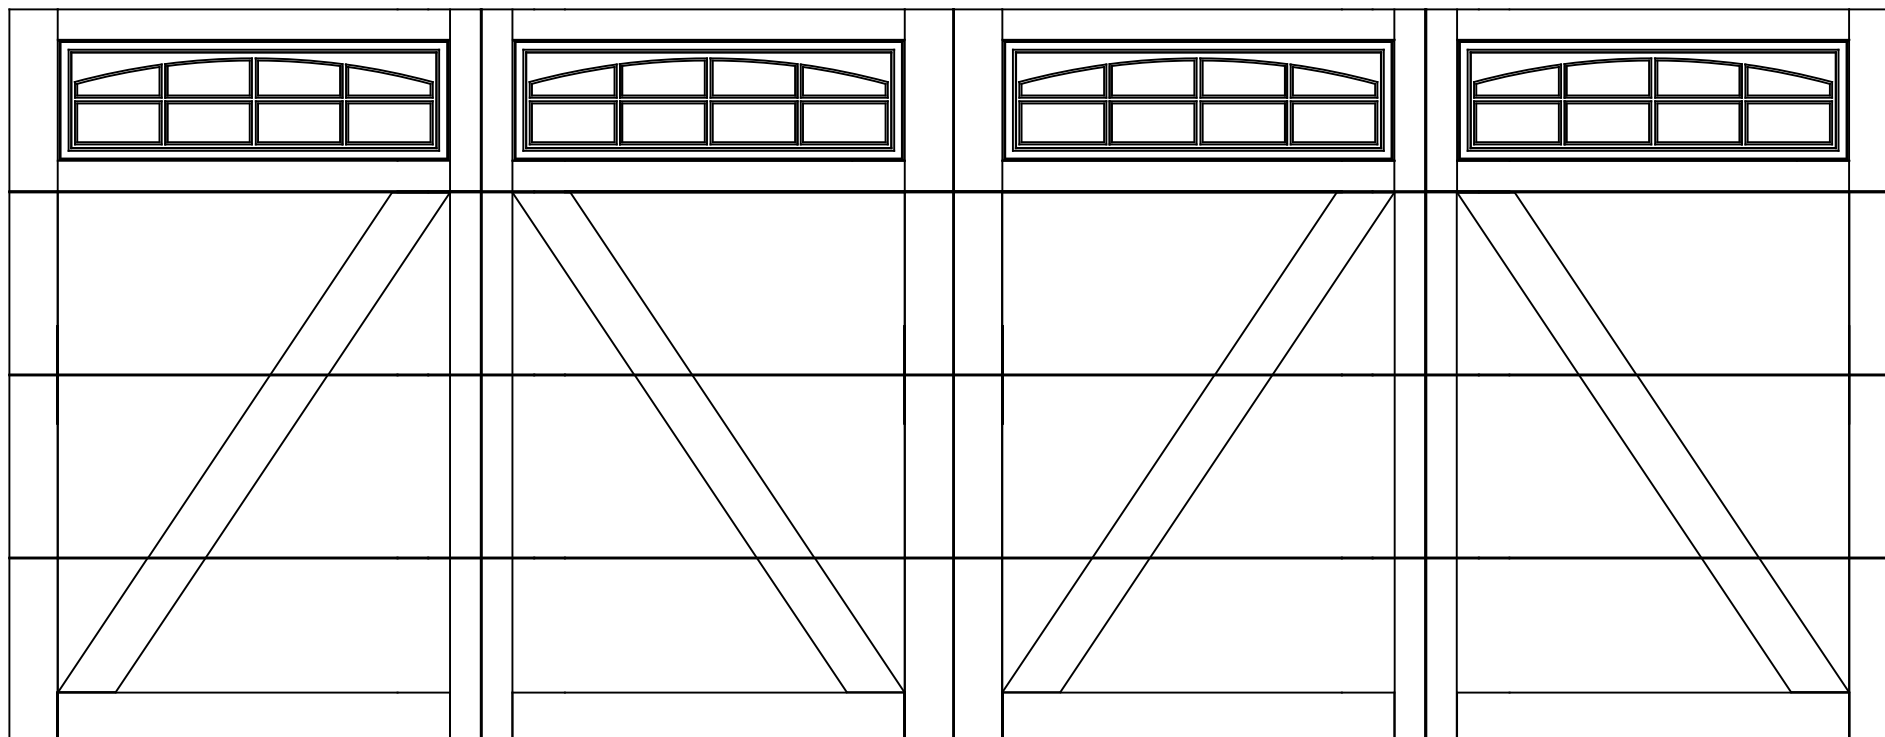

WAYNE DALTON, A DIVISION OF THE
OVERHEAD DOOR CORP.

EXTERIOR VIEW

WAYNE-DALTON CONFIDENTIAL PROPRIETARY
NOT TO BE DUPLICATED OR REPRINTED WITHOUT
WRITTEN PERMISSION FROM OVERHEAD DOOR CORP.

WWW.WAYNE-DALTON.COM

18x7 6600 Springfield

4 SECTION/4 PANEL

FRAMED STOCKTON ARCH TOP SECTION SHOWN

CONSISTS OF (4) 20.8" SECTIONS