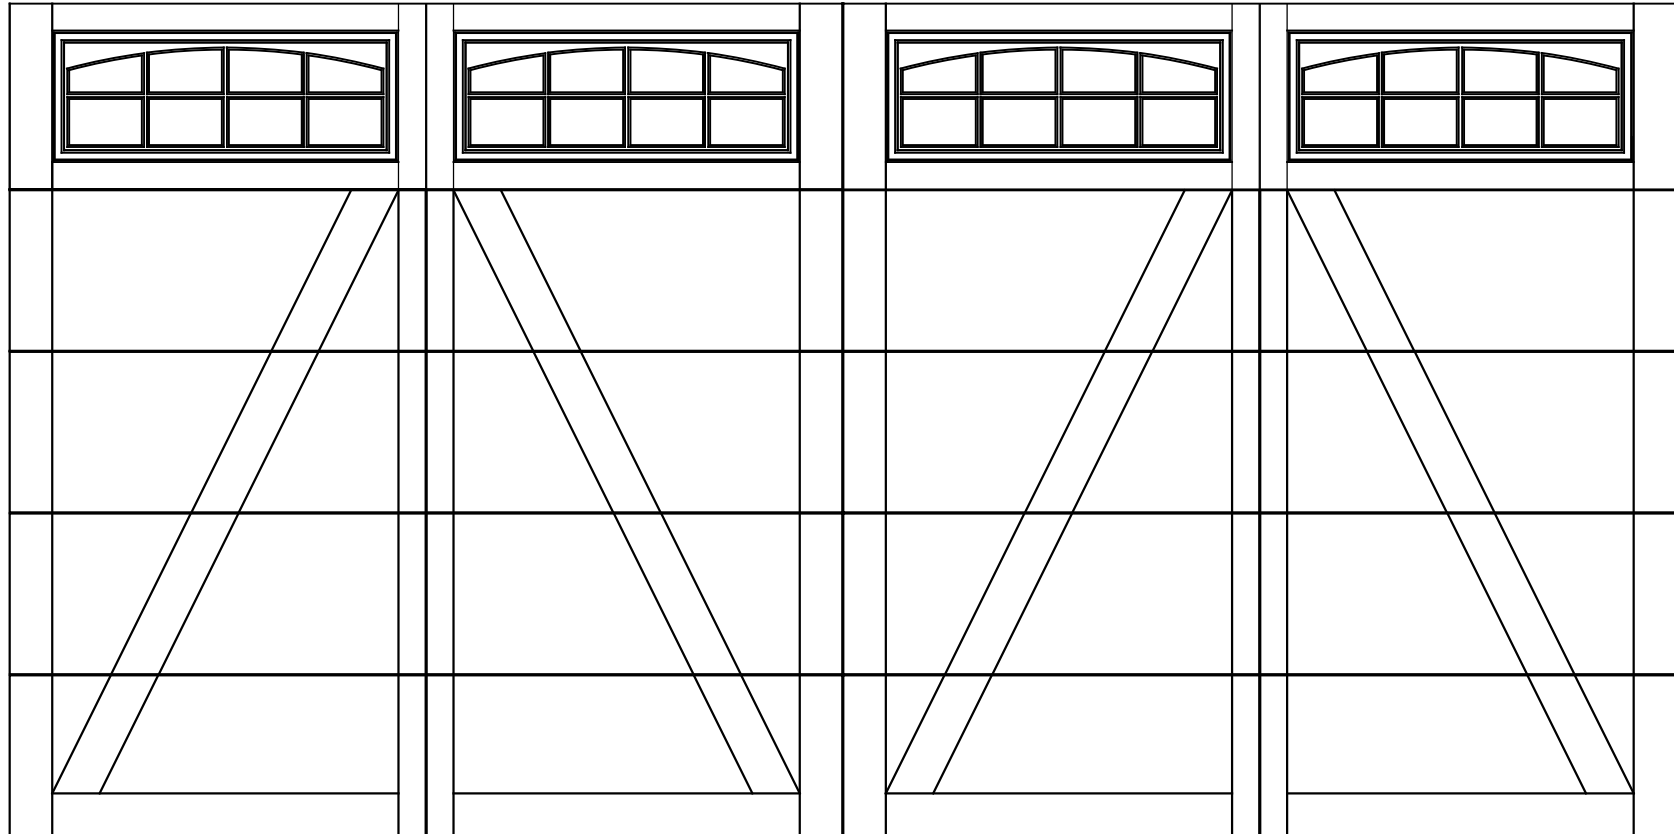

WAYNE DALTON, A DIVISION OF THE
OVERHEAD DOOR CORP.

EXTERIOR VIEW

WAYNE-DALTON CONFIDENTIAL PROPRIETARY
NOT TO BE DUPLICATED OR REPRINTED WITHOUT
WRITTEN PERMISSION FROM OVERHEAD DOOR CORP.

WWW.WAYNE-DALTON.COM

18x9 6600 SPRINGFIELD

5 SECTION / 4 PANEL

FRAMED STOCKTON ARCH TOP SECTION SHOWN
CONSISTS OF (1) 24.0" AND (4) 20.8" SECTIONS