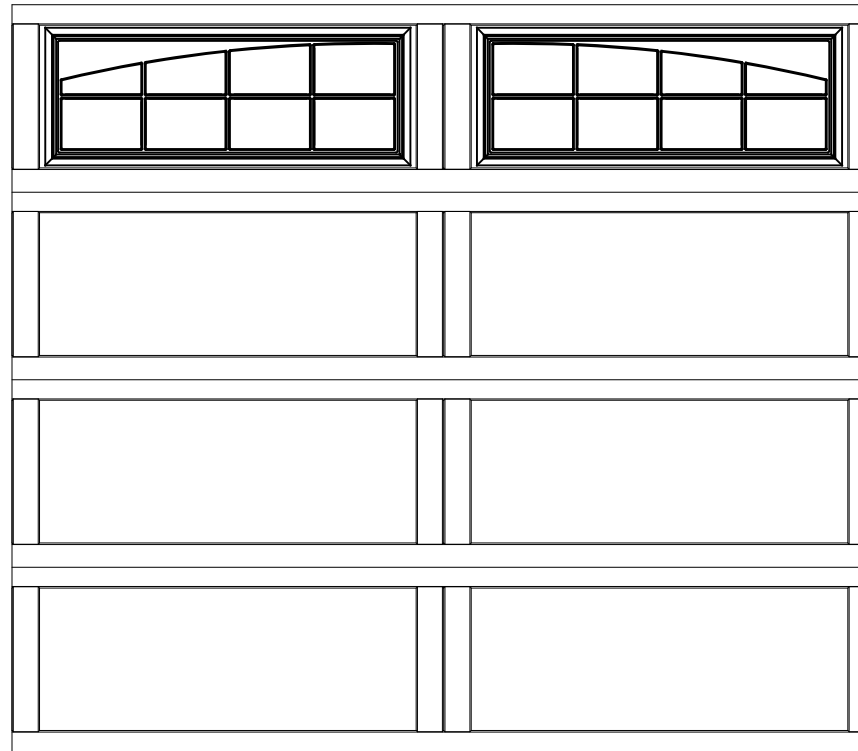

WAYNE-DALTON, A DIVISION OF THE
OVERHEAD DOOR CORP.

EXTERIOR VIEW

WAYNE-DALTON CONFIDENTIAL PROPRIETARY
NOT TO BE DUPLICATED OR REPRINTED WITHOUT
WRITTEN PERMISSION FROM OVERHEAD DOOR CORP.

WWW.WAYNE-DALTON.COM

8 X 7 9405 WESTFIELD DESIGN
4 SECTION / 2 PANEL
ARCH STOCKTON III TOP SECTION SHOWN
CONSISTS OF (4) 20.8" SECTIONS