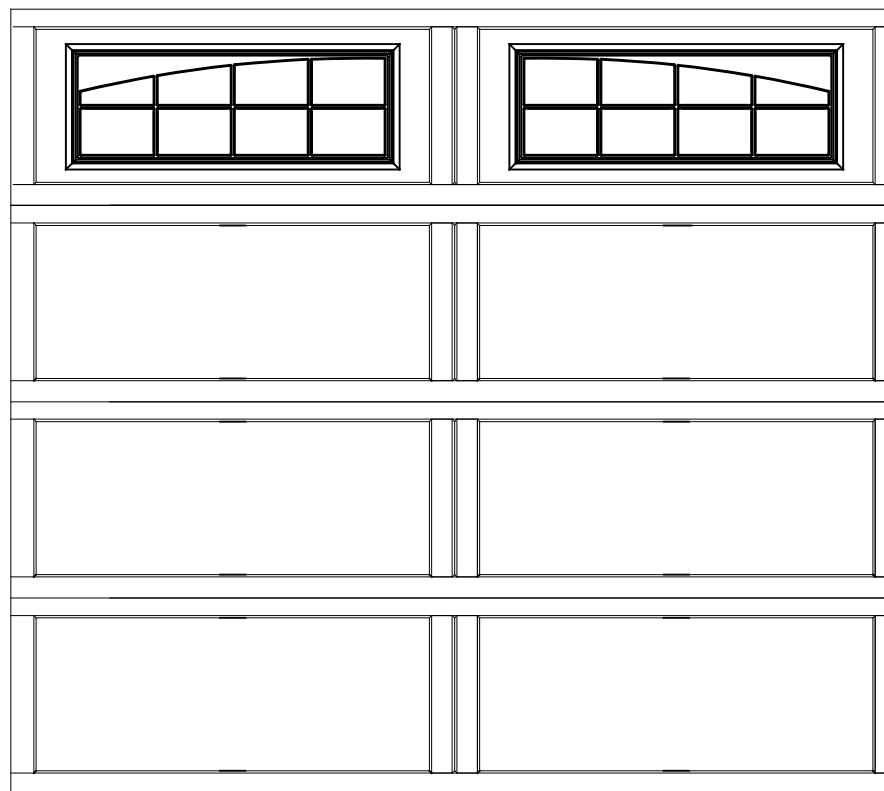

WAYNE-DALTON, A DIVISION OF THE
OVERHEAD DOOR CORP.

EXTERIOR VIEW

WAYNE-DALTON CONFIDENTIAL PROPRIETARY
NOT TO BE DUPLICATED OR REPRINTED WITHOUT
WRITTEN PERMISSION FROM OVERHEAD DOOR CORP.

WWW.WAYNE-DALTON.COM

9x8 9405 WESTFIELD
4 SECTION/2 PANEL
ARCH STOCKTON III TOP SECTION
CONSISTS OF (4) 23.8" SECTIONS