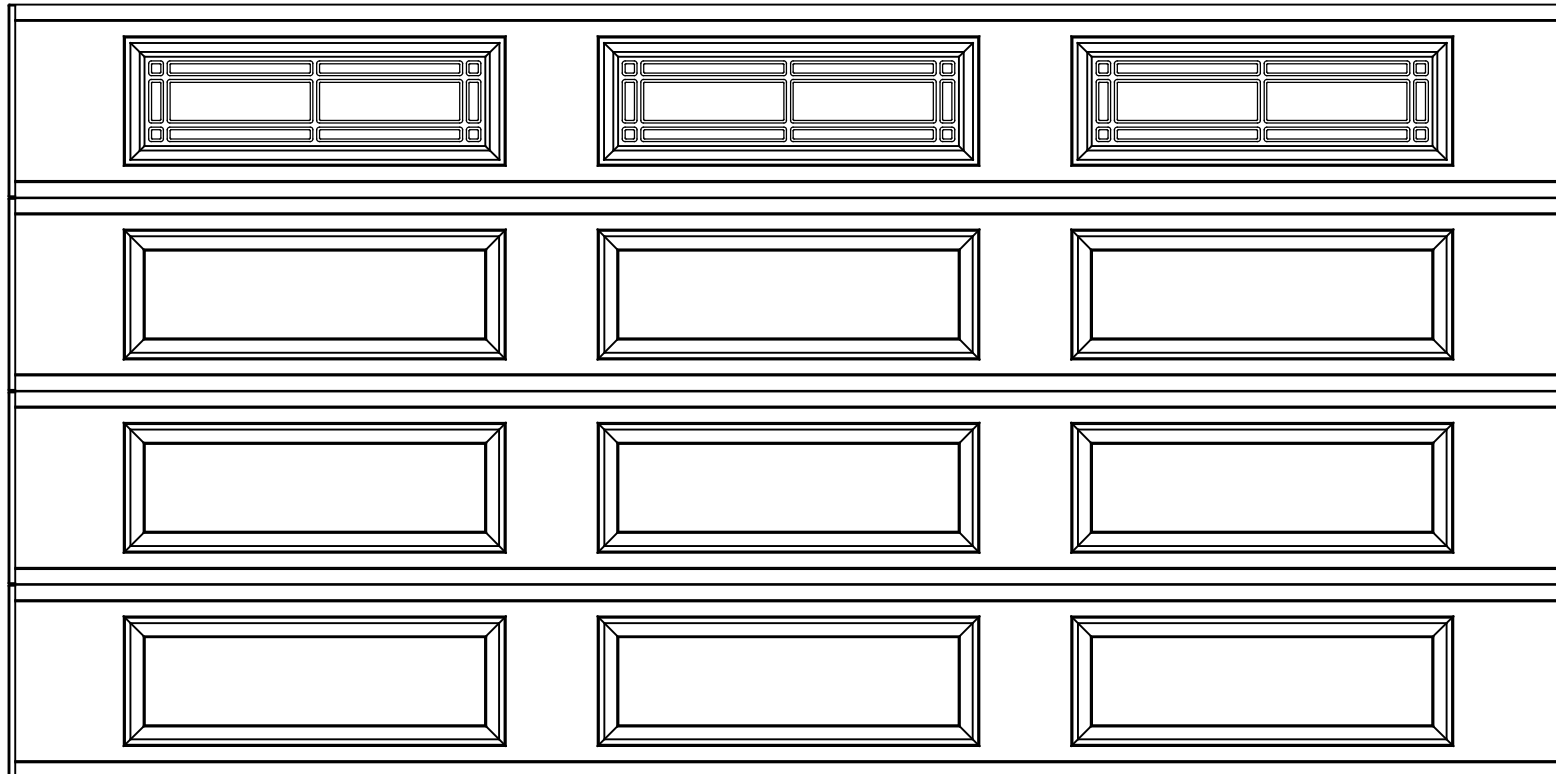

14' X 7' 9100/9605 ERP DESIGN  
4 SECTION/ 3 PANEL  
PRAIRIE II LITED TOP SECTION SHOWN  
CONSISTS OF (4) 20.8" SECTIONS