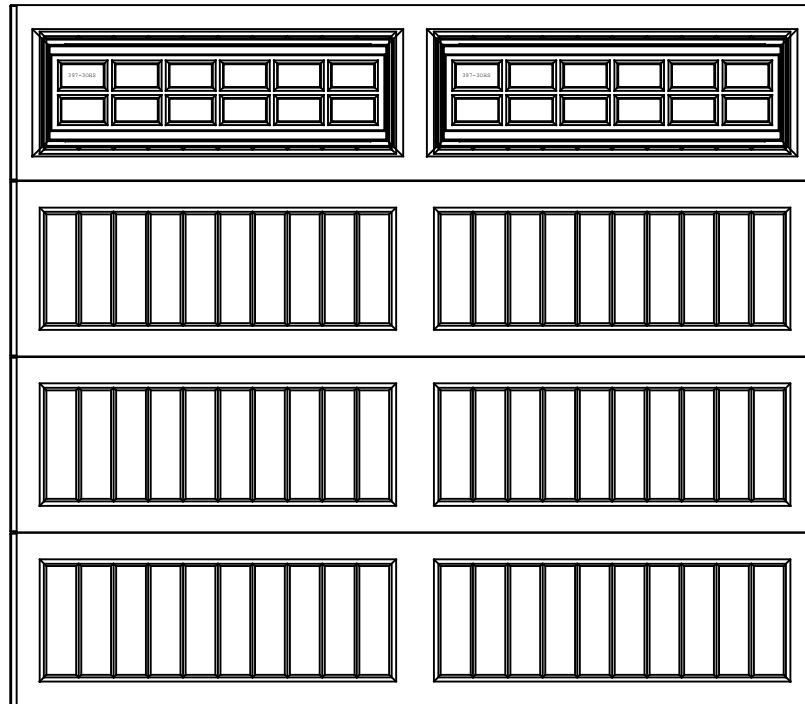

WAYNE DALTON, A DIVISION OF THE
OVERHEAD DOOR CORP.

EXTERIOR VIEW

WAYNE DALTON CONFIDENTIAL PROPRIETARY
NOT TO BE DUPLICATED OR REPRINTED WITHOUT
WRITTEN PERMISSION FROM OVERHEAD DOOR CORP.

WWW.WAYNE-DALTON.COM

8x7 9100/9605 SONOMA RANCH
4 SECTION/2 PANEL
STOCKTON IV 12LITE TOP SECTION SHOWN
CONSISTS OF (4) 20.8" SECTIONS