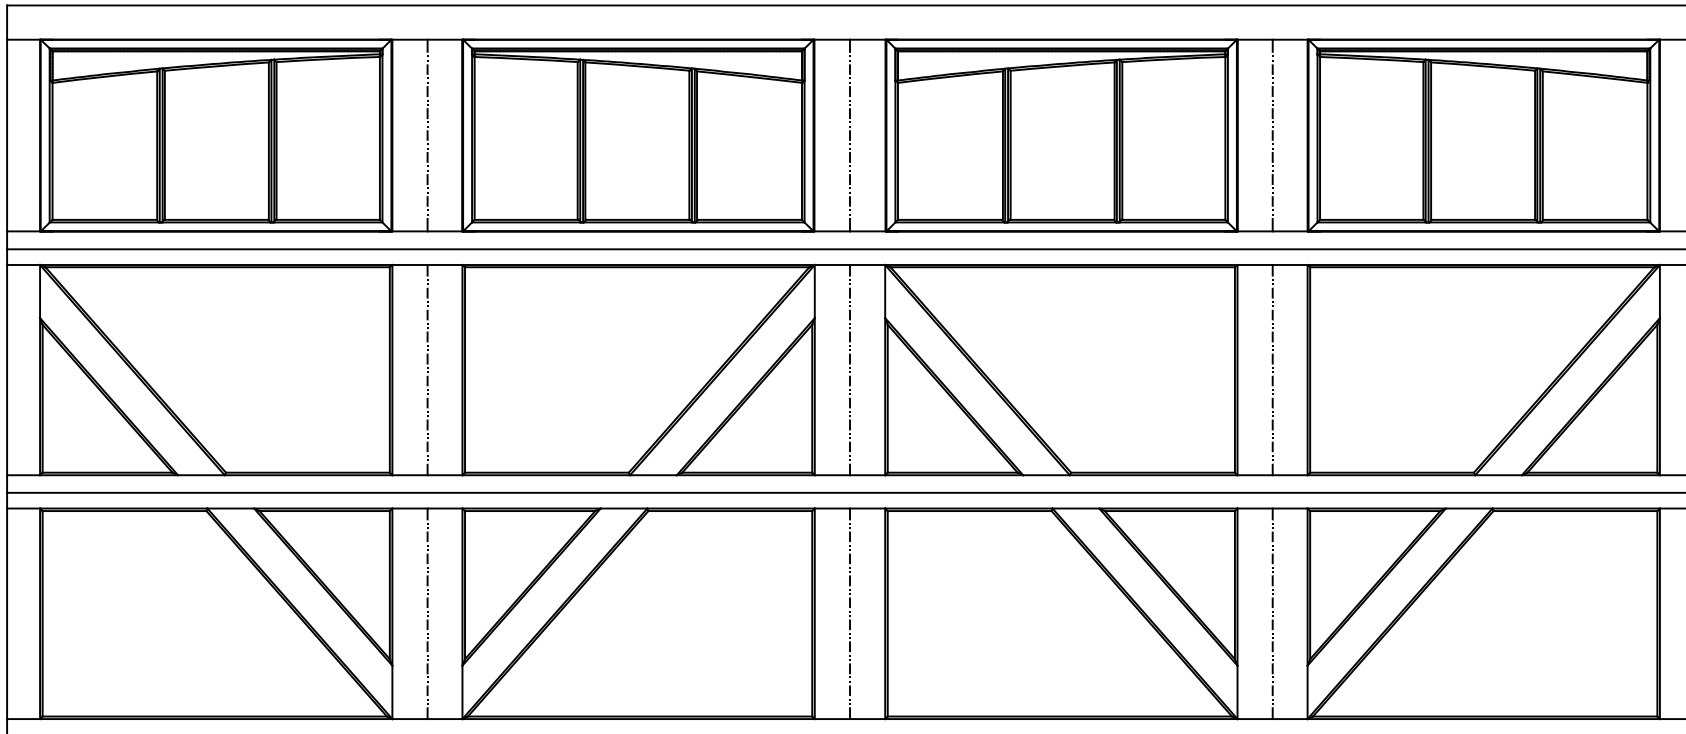

EXTERIOR VIEW

16'0" X 7'0" 9700 BELLVIEW DESIGN
3 SECTION/4 PANEL
DOUBLE 12 LITE ARCHED TOP SECTION SHOWN
(3) 27.73" SECTIONS