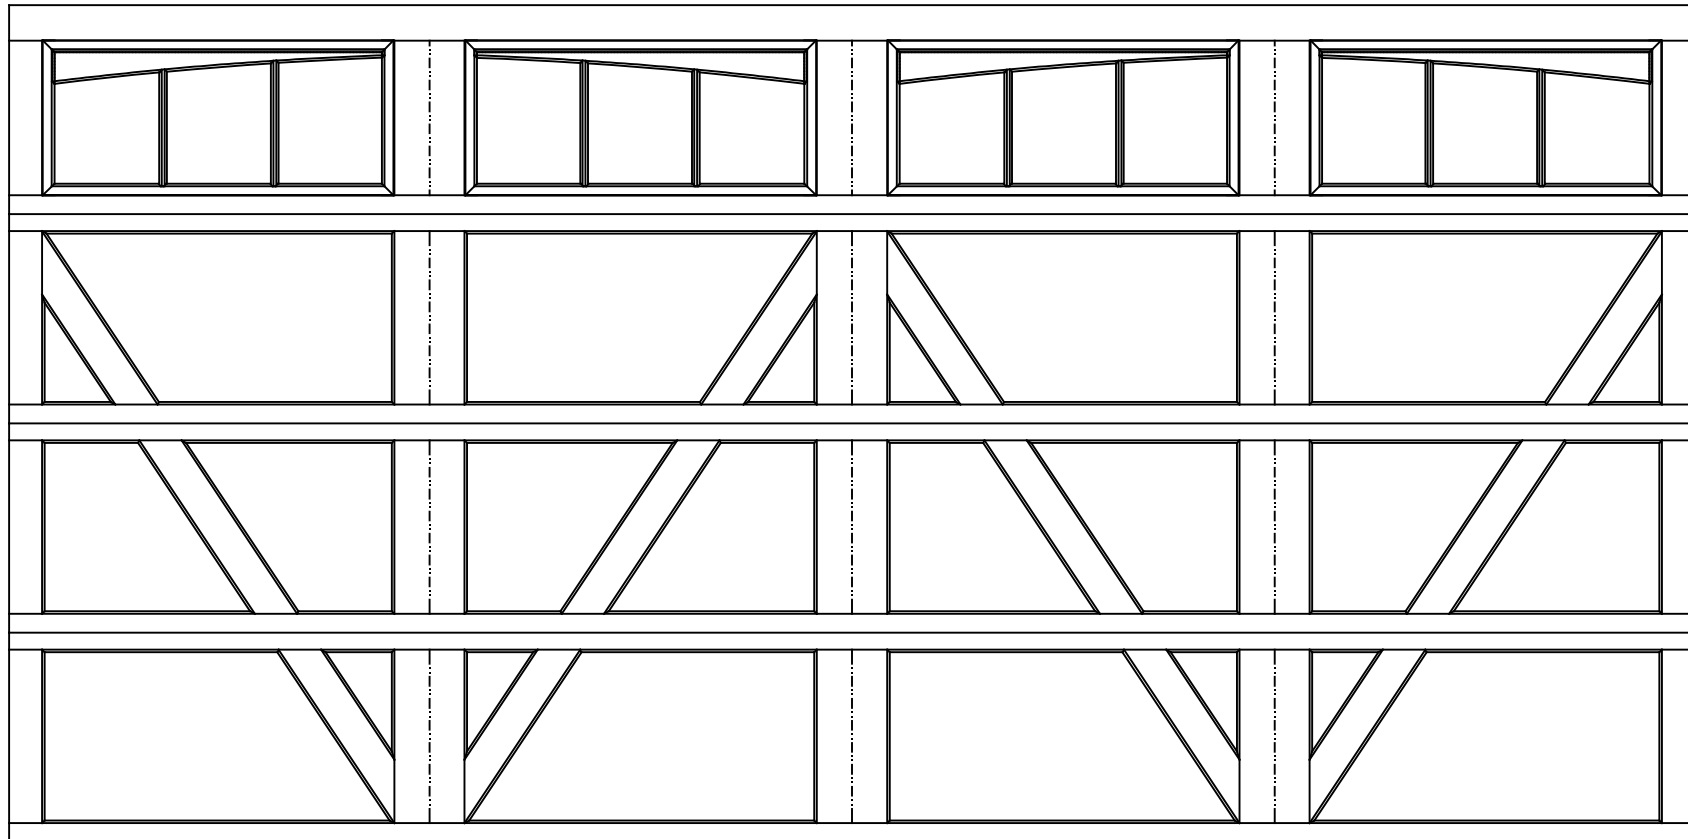

EXTERIOR VIEW

16'0" X 8'0" 9700 BELLVIEW DESIGN
4 SECTION/4 PANEL
DOUBLE 12 LITE ARCHED TOP SECTION SHOWN
(4) 23.8" SECTIONS