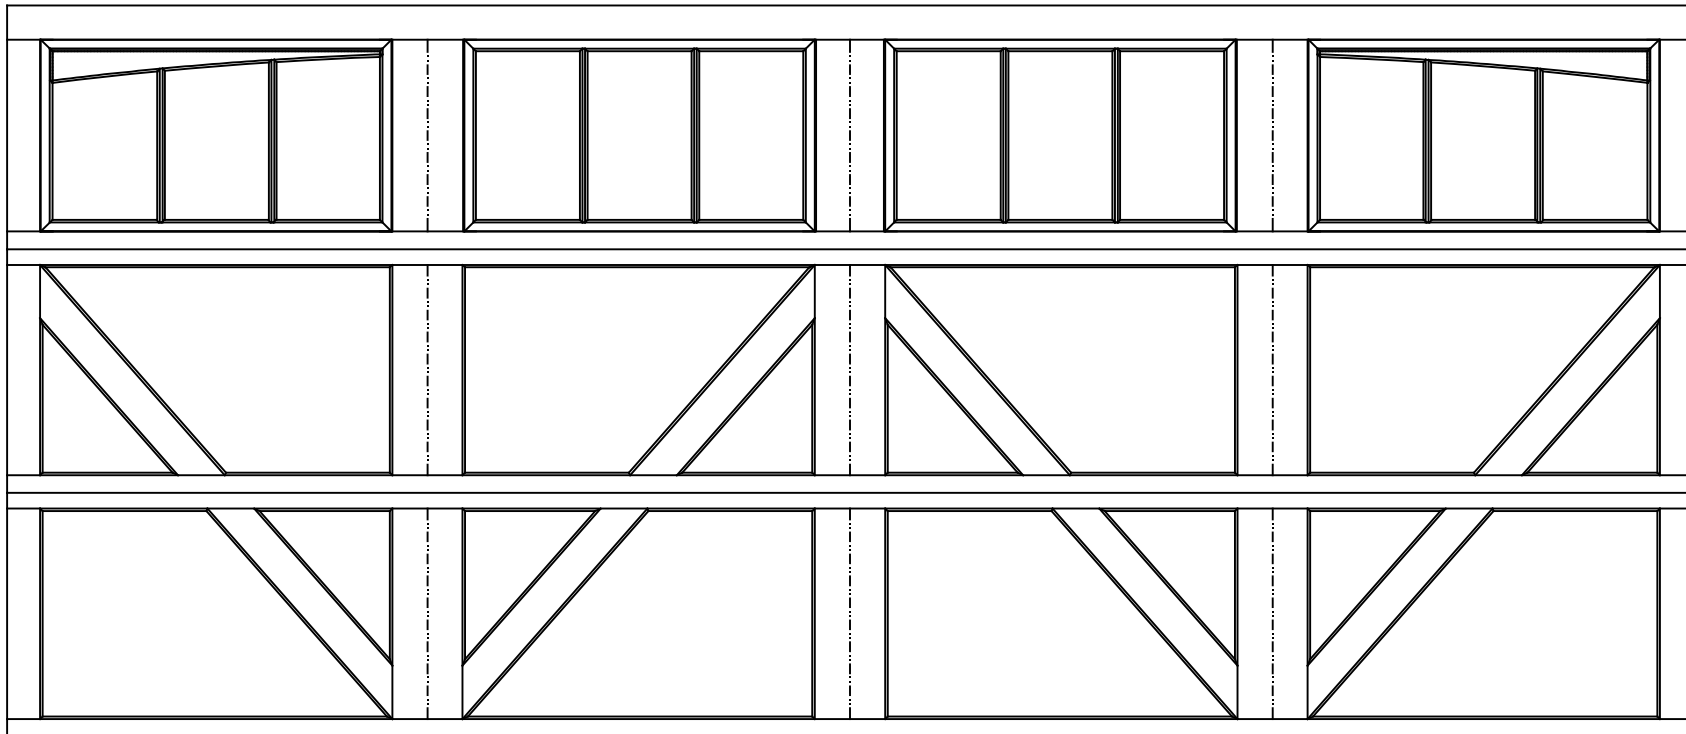

EXTERIOR VIEW

16'0" X 7'0" 9700 BELLVIEW DESIGN
3 SECTION/4 PANEL
SINGLE 12 LITE ARCHED TOP SECTION SHOWN
(3) 27.73" SECTIONS