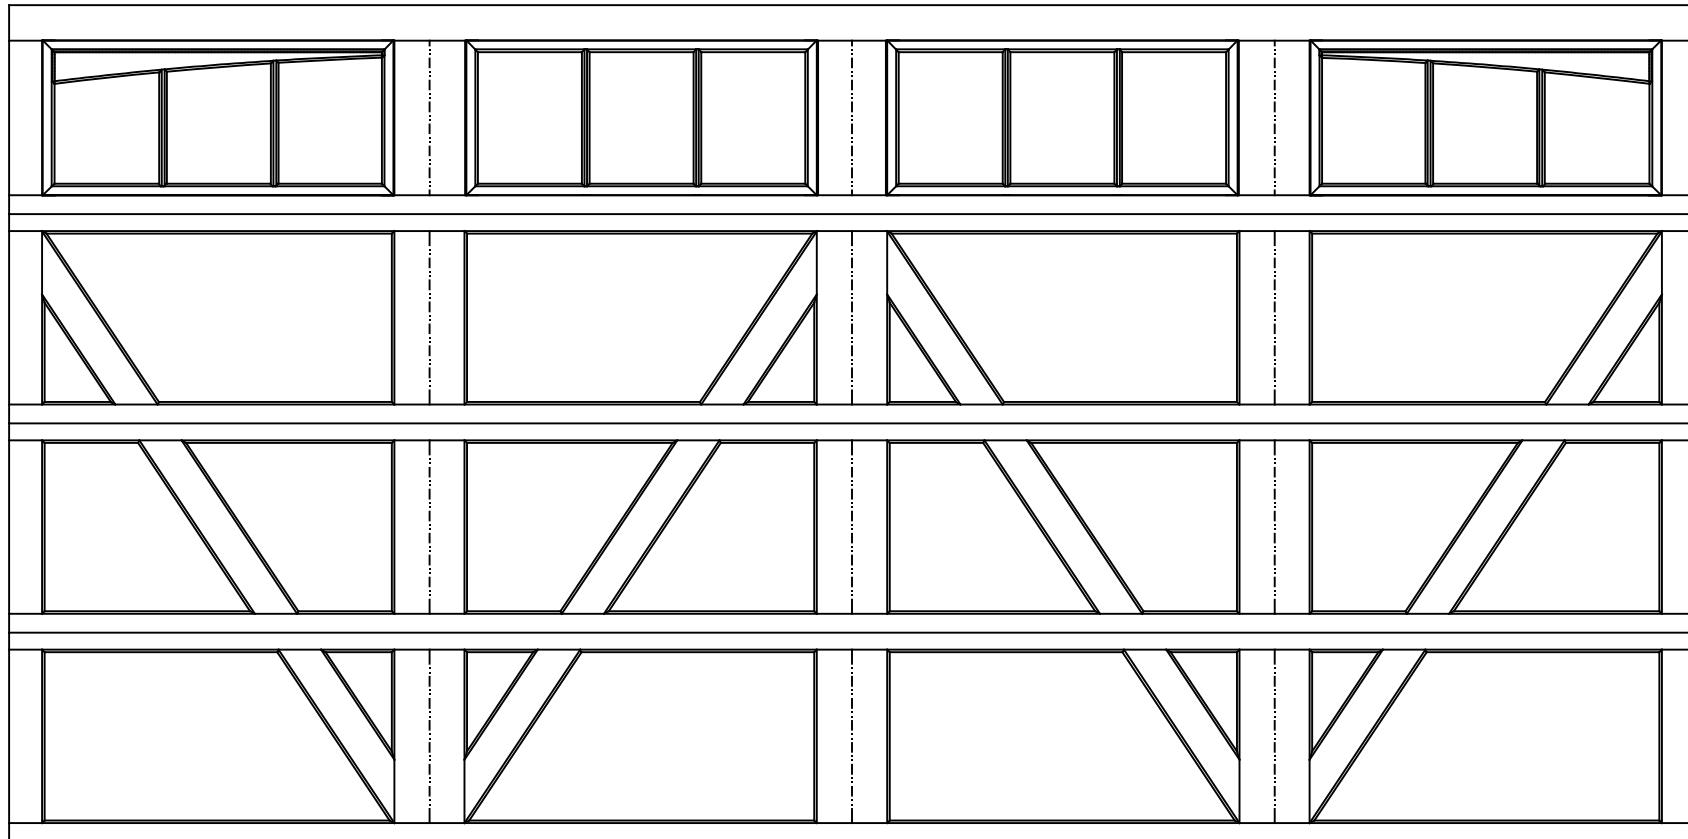

EXTERIOR VIEW

16'0" X 8'0" 9700 BELLVIEW DESIGN
4 SECTION/4 PANEL
SINGLE 12 LITE ARCHED TOP SECTION SHOWN
(4) 23.8" SECTIONS