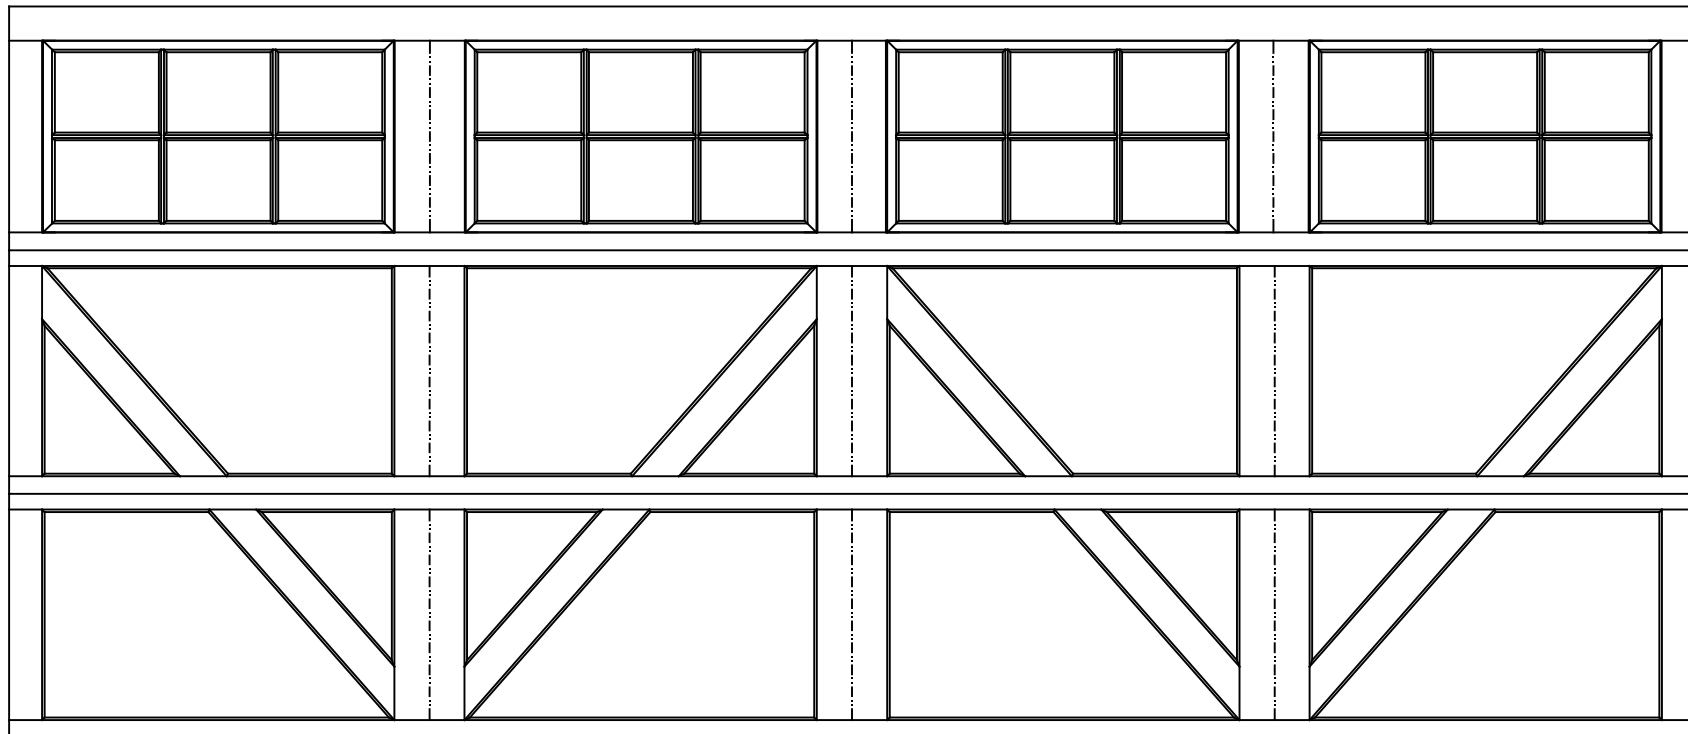

EXTERIOR VIEW

16'0" X 7'0" 9700 BELLVIEW DESIGN
3 SECTION/4 PANEL
24 LITE TOP SECTION SHOWN
(3) 27.73" SECTIONS