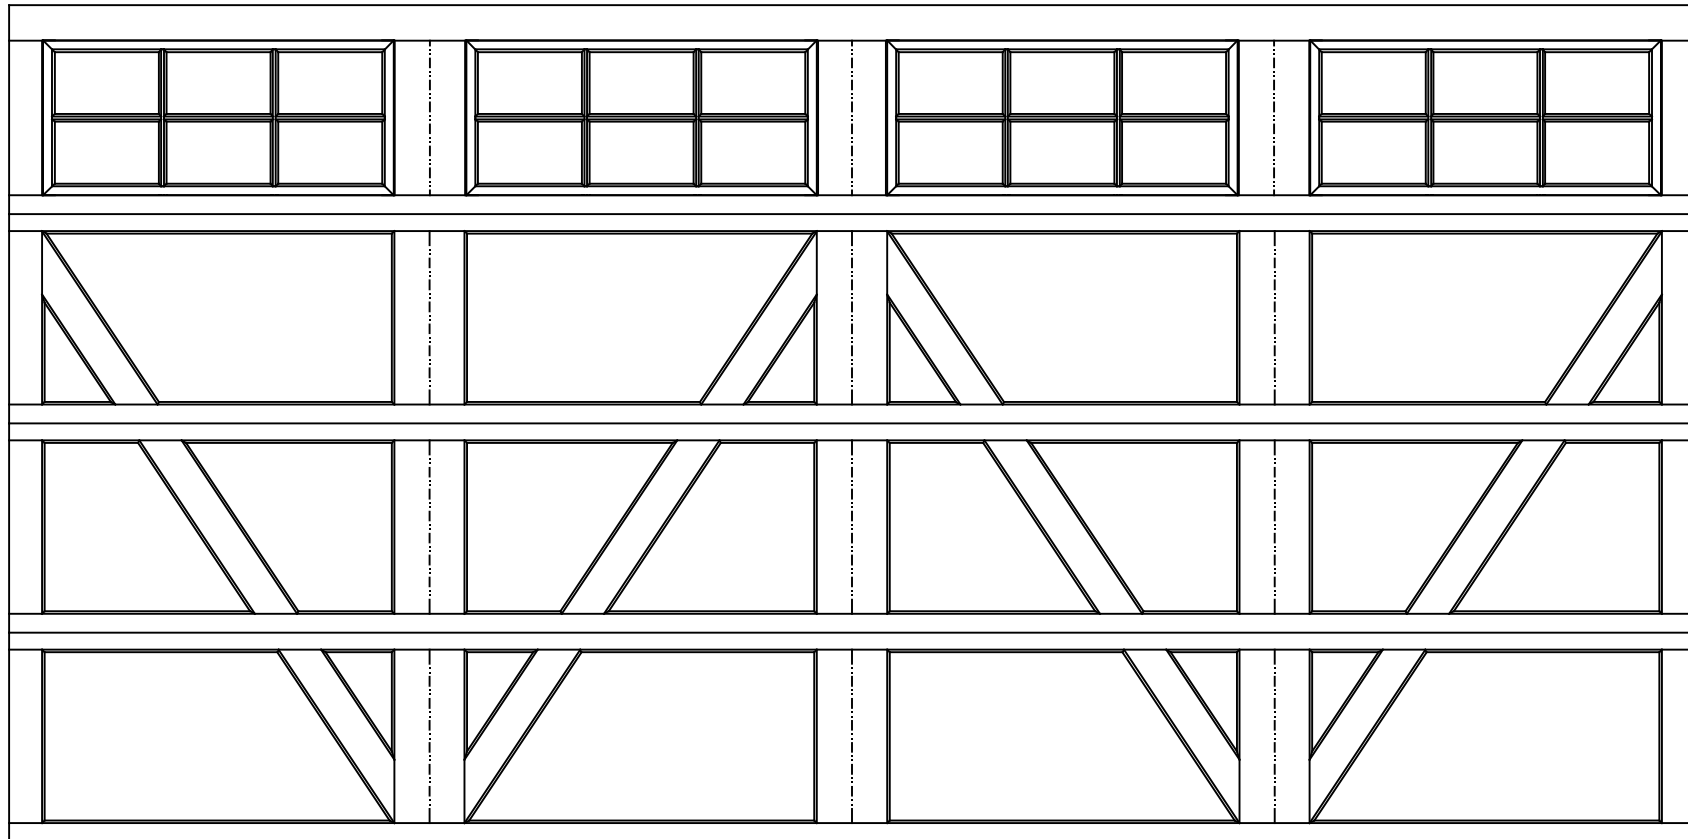

EXTERIOR VIEW

16'0" X 8'0" 9700 BELLVIEW DESIGN

4 SECTION/4 PANEL

24 LITE TOP SECTION SHOWN

(4) 23.8" SECTIONS