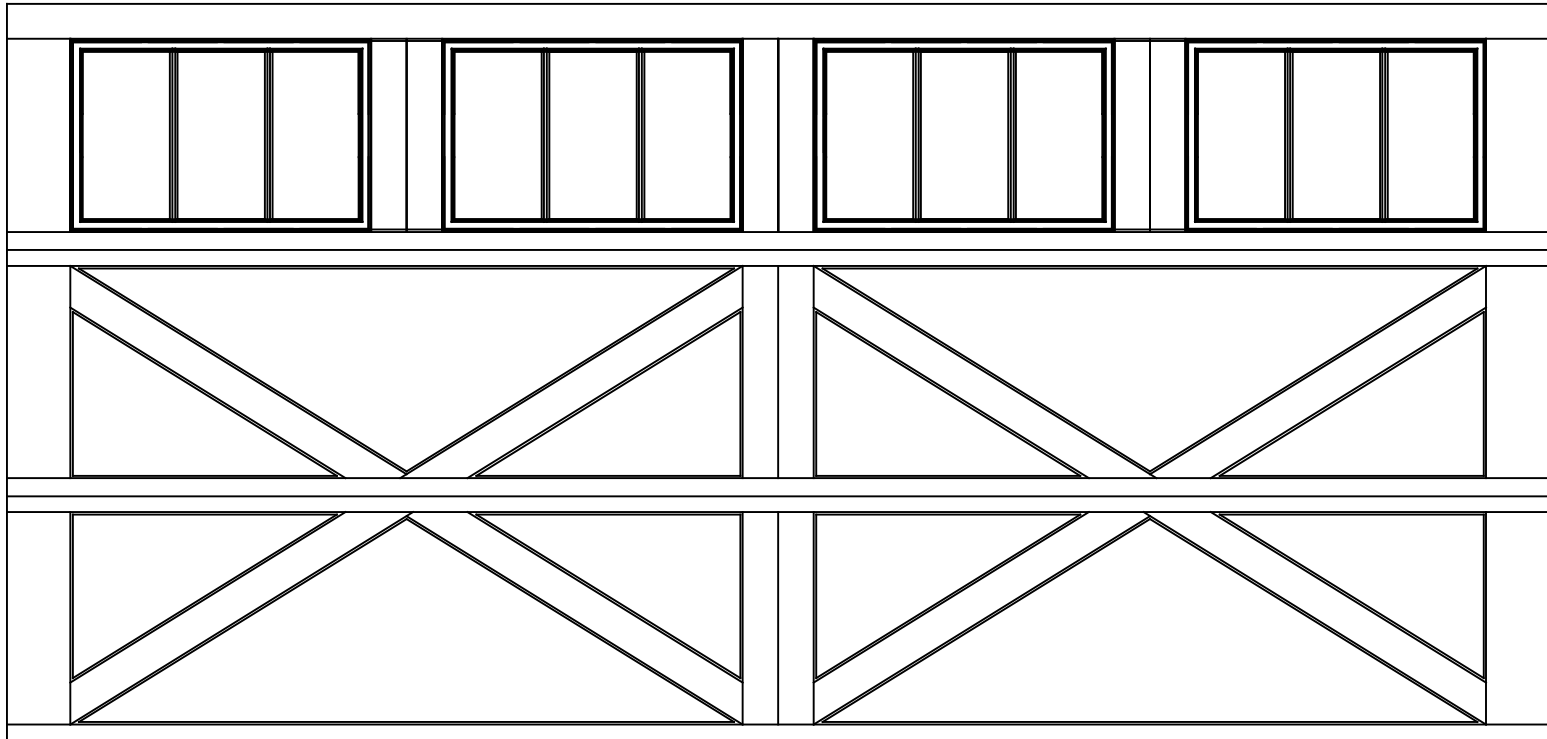

WAYNE DALTON, A DIVISION OF THE
OVERHEAD DOOR CORP.

EXTERIOR VIEW

WAYNE DALTON CONFIDENTIAL PROPRIETARY
NOT TO BE DUPLICATED OR REPRINTED WITHOUT
WRITTEN PERMISSION FROM OVERHEAD DOOR CORP.

WWW.WAYNE-DALTON.COM

14'6" x 7' 9700 LEXINGTON DESIGN
3 SECTION/2 PANEL
12LITE TOP SECTION SHOWN
CONSISTS OF (3) 27.73" SECTIONS