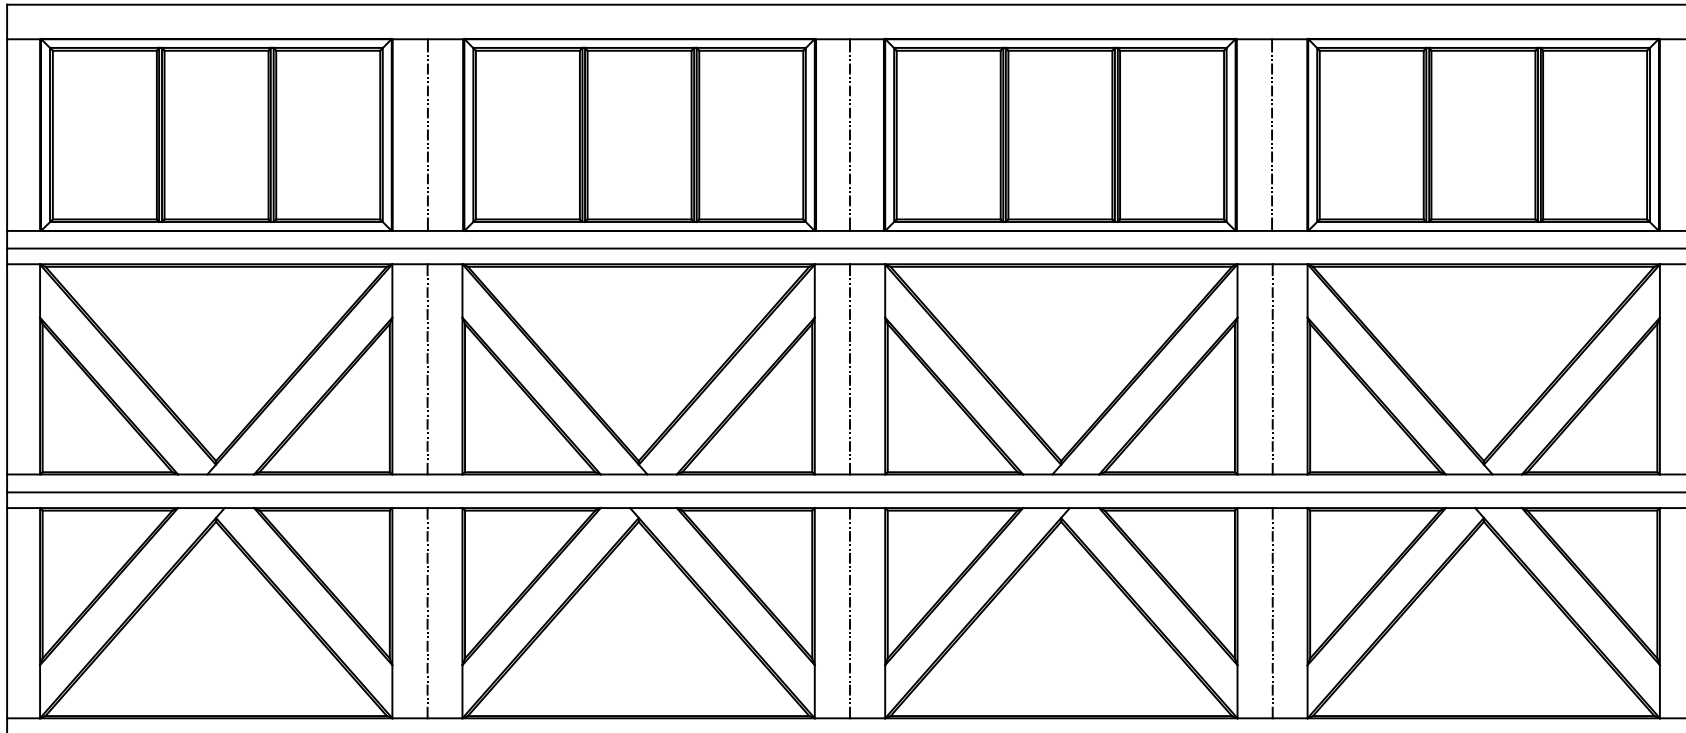

WAYNE-DALTON, A DIVISION OF THE  
OVERHEAD DOOR CORP.

# EXTERIOR VIEW

WAYNE-DALTON CONFIDENTIAL PROPRIETARY  
NOT TO BE DUPLICATED OR REPRINTED WITHOUT  
WRITTEN PERMISSION FROM OVERHEAD DOOR CORP.

[WWW.WAYNE-DALTON.COM](http://WWW.WAYNE-DALTON.COM)

16'0" X 7'0" 9700 LEXINGTON DESIGN  
3 SECTION/4 PANEL  
12 LITE TOP SECTION SHOWN  
(3) 27.73" SECTIONS