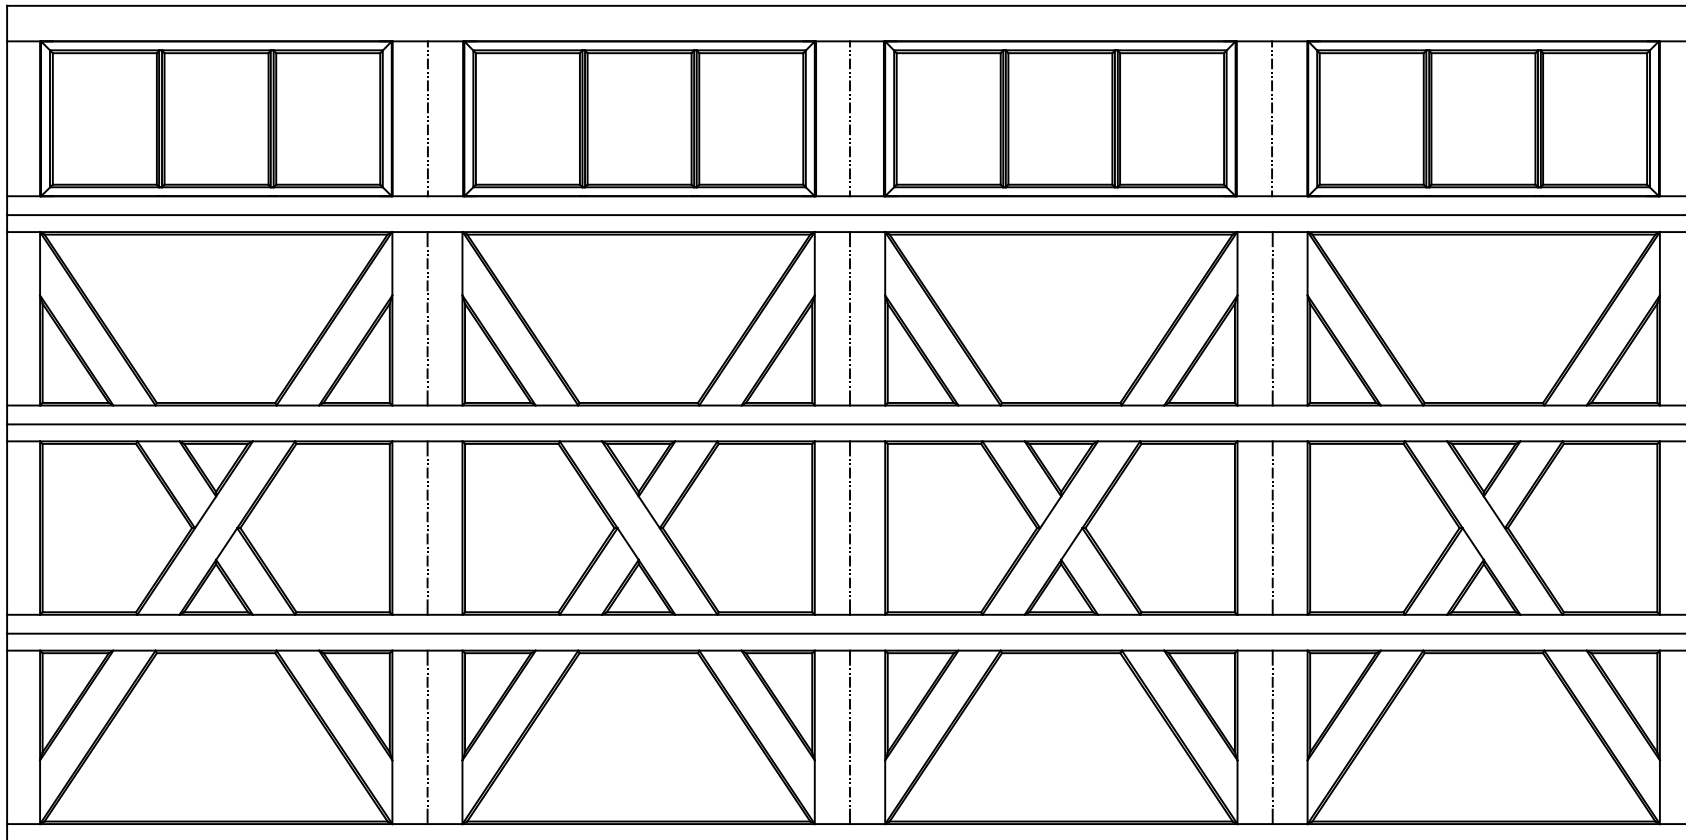

EXTERIOR VIEW

16'0" X 8'0" 9700 LEXINGTON DESIGN
4 SECTION/4 PANEL
12 LITE TOP SECTION SHOWN
(4) 23.8" SECTIONS