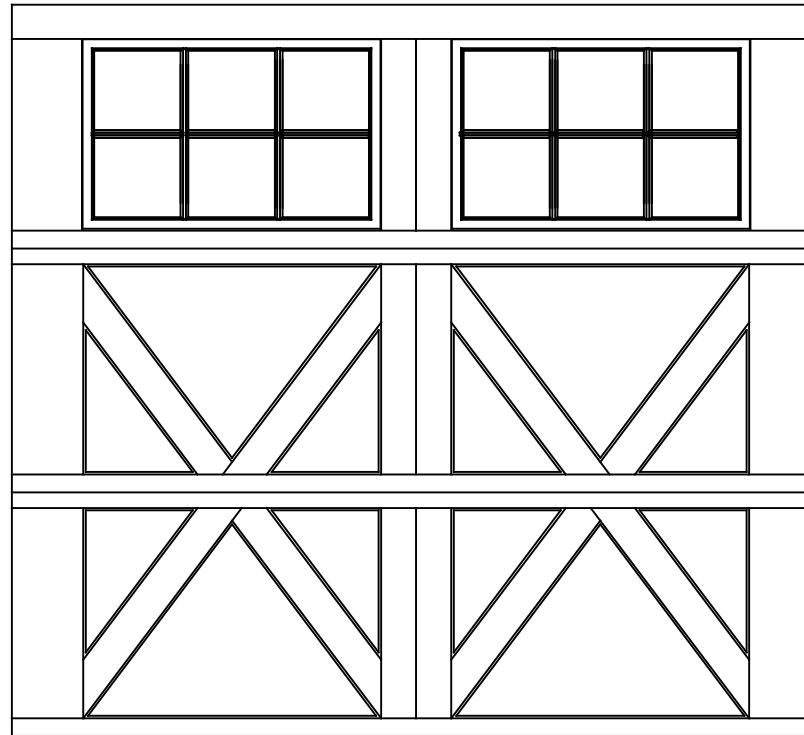

WAYNE DALTON, A DIVISION OF THE
OVERHEAD DOOR CORP.

EXTERIOR VIEW

WAYNE DALTON CONFIDENTIAL PROPRIETARY
NOT TO BE DUPLICATED OR REPRINTED WITHOUT
WRITTEN PERMISSION FROM OVERHEAD DOOR CORP.

WWW.WAYNE-DALTON.COM

7'8" x 7' 9700 LEXINGTON DESIGN
3 SECTION/2 PANEL
12 LITE SQUARE TOP SECTION SHOWN
CONSISTS OF (3) 27.73" SECTIONS