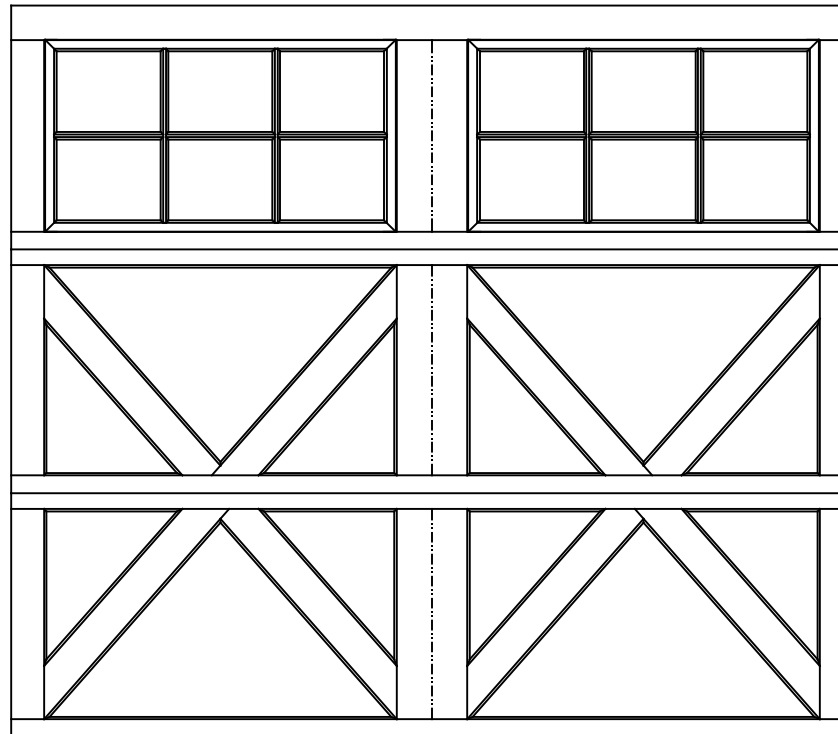

WAYNE-DALTON, A DIVISION OF THE
OVERHEAD DOOR CORP.

EXTERIOR VIEW

WAYNE-DALTON CONFIDENTIAL PROPRIETARY
NOT TO BE DUPLICATED OR REPRINTED WITHOUT
WRITTEN PERMISSION FROM OVERHEAD DOOR CORP.

WWW.WAYNE-DALTON.COM

8'0" X 7'0" 9700 LEXINGTON DESIGN
3 SECTION/2 PANEL
12 LITE TOP SECTION SHOWN
(3) 27.73" SECTIONS