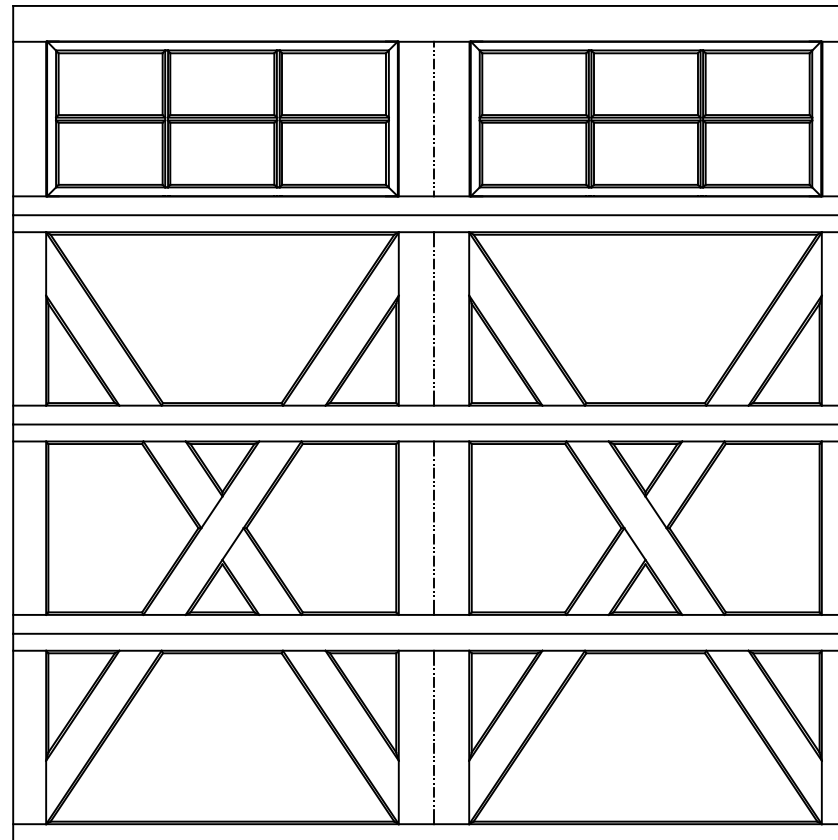

WAYNE-DALTON, A DIVISION OF THE  
OVERHEAD DOOR CORP.

# EXTERIOR VIEW

WAYNE-DALTON CONFIDENTIAL PROPRIETARY  
NOT TO BE DUPLICATED OR REPRINTED WITHOUT  
WRITTEN PERMISSION FROM OVERHEAD DOOR CORP.

[WWW.WAYNE-DALTON.COM](http://WWW.WAYNE-DALTON.COM)

8'0" X 8'0" 9700 LEXINGTON DESIGN  
4 SECTION/2 PANEL  
12 LITE TOP SECTION SHOWN  
(4) 23.8" SECTIONS