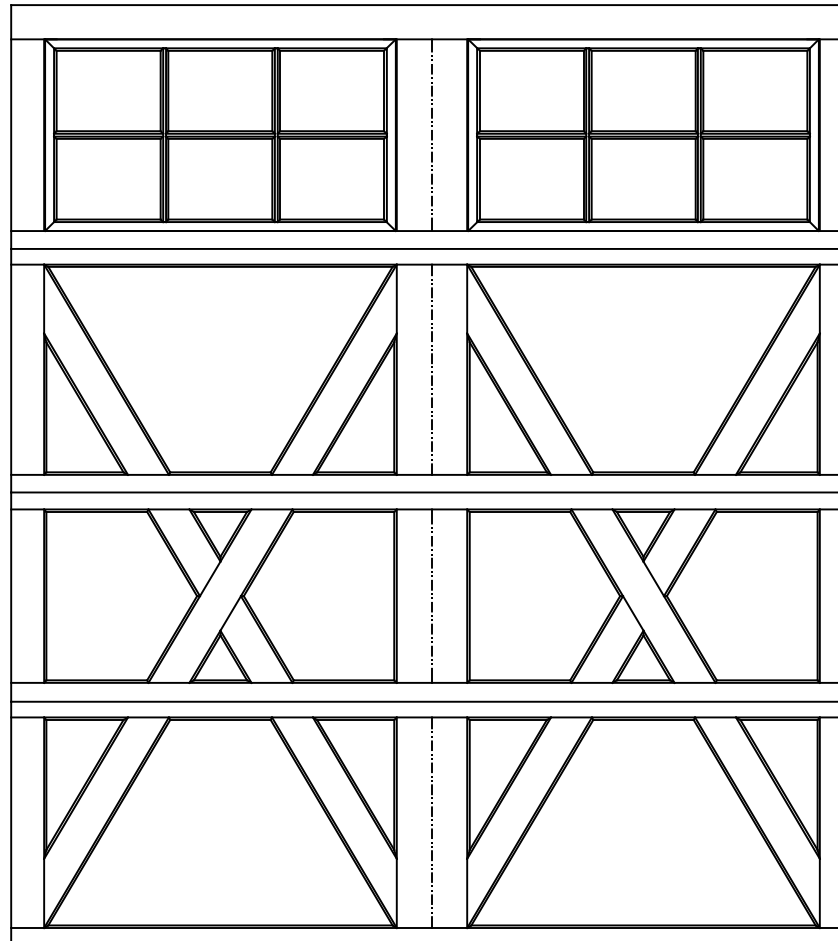

WAYNE-DALTON, A DIVISION OF THE
OVERHEAD DOOR CORP.

EXTERIOR VIEW

WAYNE-DALTON CONFIDENTIAL PROPRIETARY
NOT TO BE DUPLICATED OR REPRINTED WITHOUT
WRITTEN PERMISSION FROM OVERHEAD DOOR CORP.

WWW.WAYNE-DALTON.COM

8'0" X 9'0" 9700 LEXINGTON DESIGN
4 SECTION/2 PANEL
12 LITE TOP SECTION SHOWN
(1) 23.8" & (3) 27.73" SECTIONS