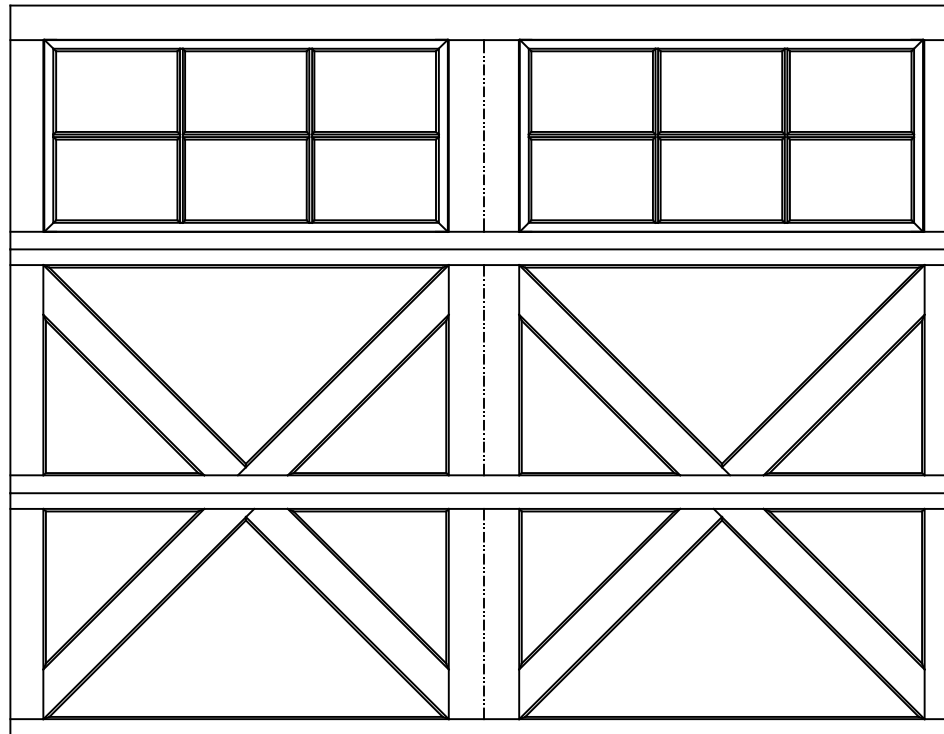

WAYNE-DALTON, A DIVISION OF THE
OVERHEAD DOOR CORP.

EXTERIOR VIEW

WAYNE-DALTON CONFIDENTIAL PROPRIETARY
NOT TO BE DUPLICATED OR REPRINTED WITHOUT
WRITTEN PERMISSION FROM OVERHEAD DOOR CORP.

WWW.WAYNE-DALTON.COM

9'0" X 7'0" 9700 LEXINGTON DESIGN
3 SECTION/2 PANEL
12 LITE TOP SECTION SHOWN
(3) 27.73" SECTIONS