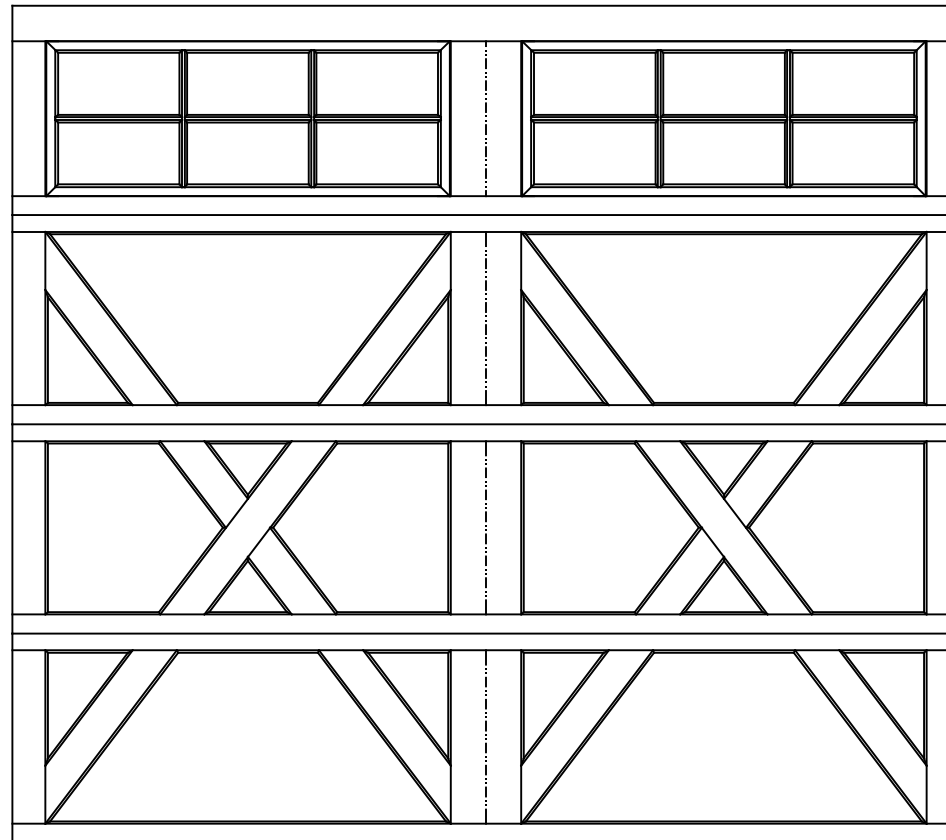

WAYNE-DALTON, A DIVISION OF THE  
OVERHEAD DOOR CORP.

# EXTERIOR VIEW

WAYNE-DALTON CONFIDENTIAL PROPRIETARY  
NOT TO BE DUPLICATED OR REPRINTED WITHOUT  
WRITTEN PERMISSION FROM OVERHEAD DOOR CORP.

[WWW.WAYNE-DALTON.COM](http://WWW.WAYNE-DALTON.COM)

9'0" X 8'0" 9700 LEXINGTON DESIGN  
4 SECTION/2 PANEL  
12 LITE TOP SECTION SHOWN  
(4) 23.8" SECTIONS