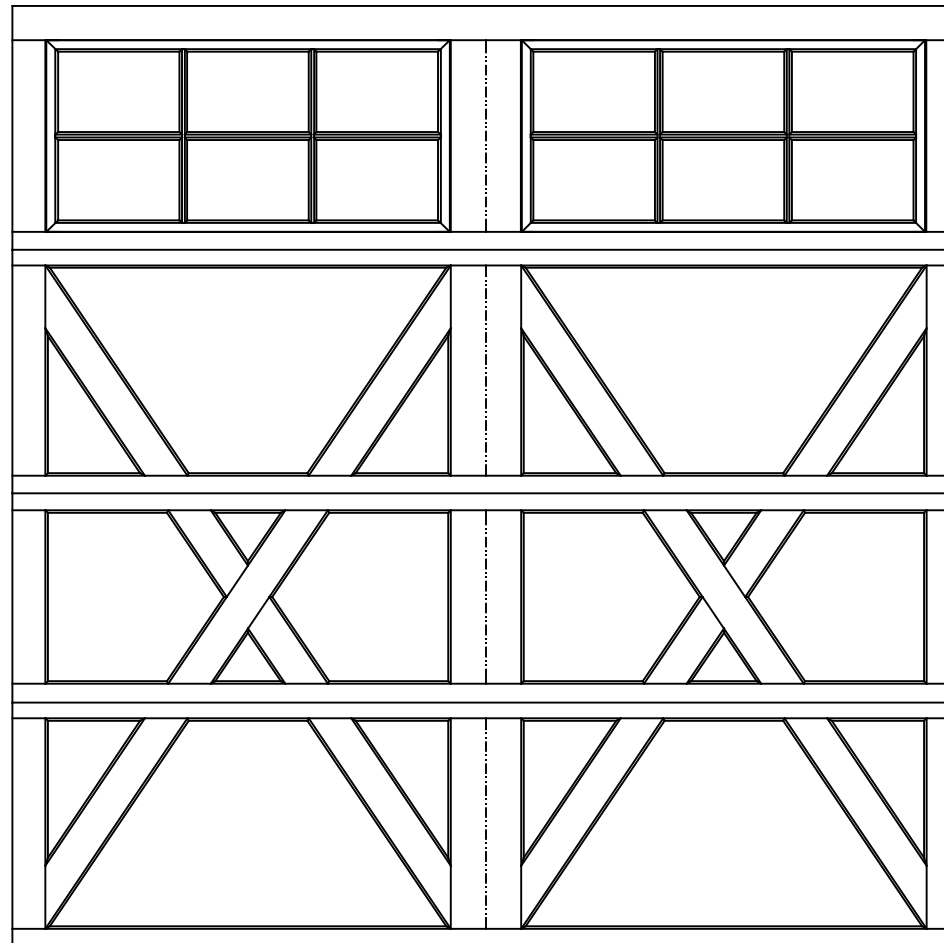

EXTERIOR VIEW

9'0" X 9'0" 9700 LEXINGTON DESIGN
4 SECTION/2 PANEL
12 LITE TOP SECTION SHOWN
(1) 23.8" & (3) 27.73" SECTIONS