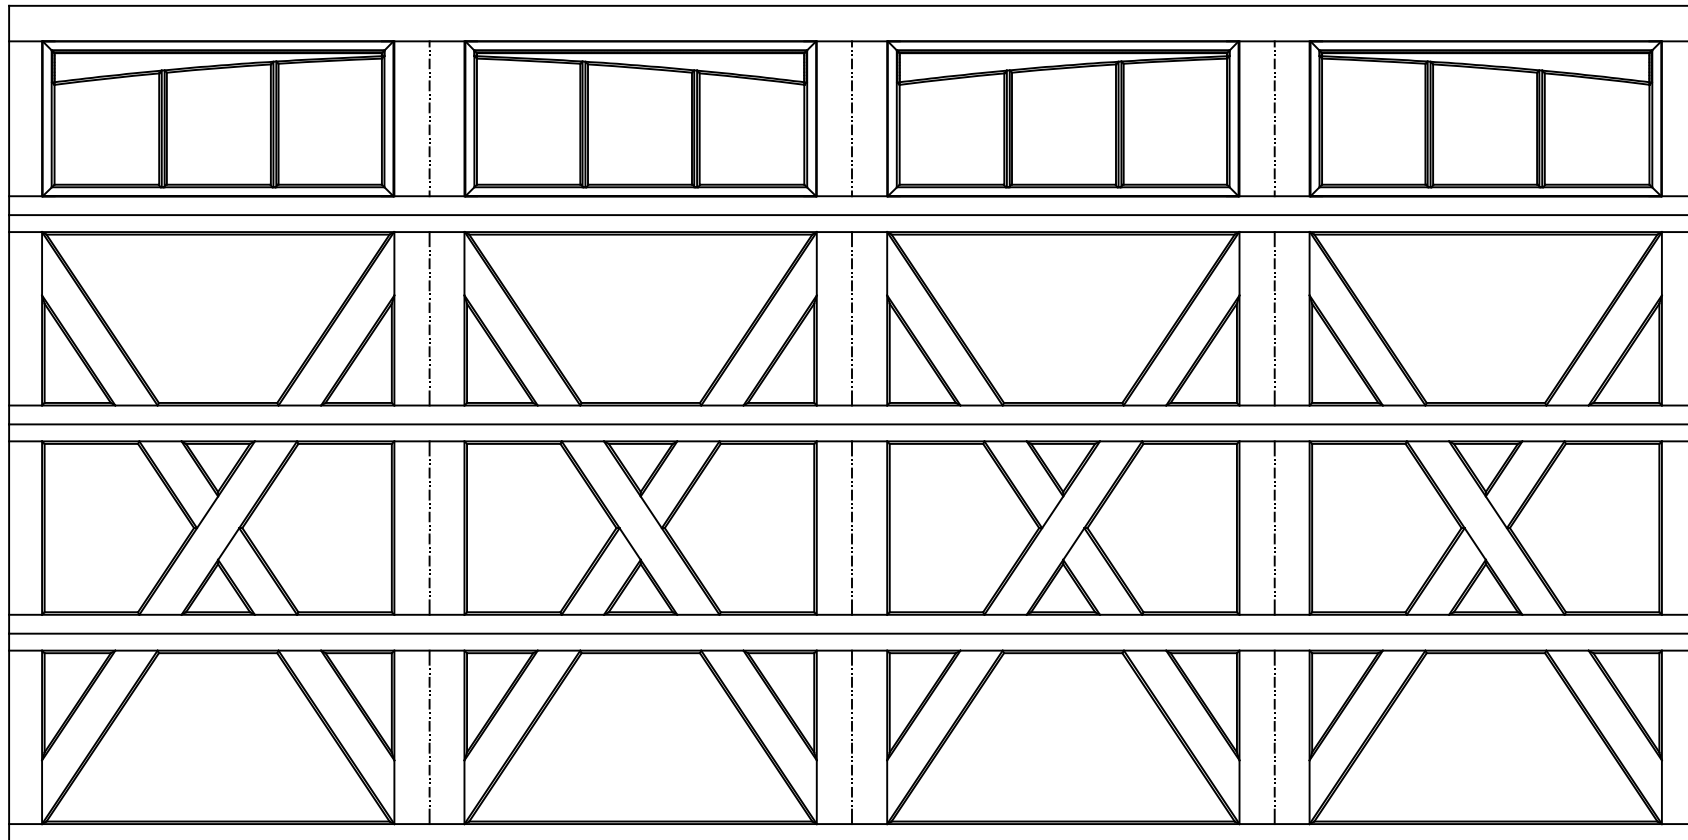

# EXTERIOR VIEW

16'0" X 8'0" 9700 LEXINGTON DESIGN  
4 SECTION/4 PANEL  
DOUBLE 12 LITE ARCHED TOP SECTION SHOWN  
(4) 23.8" SECTIONS