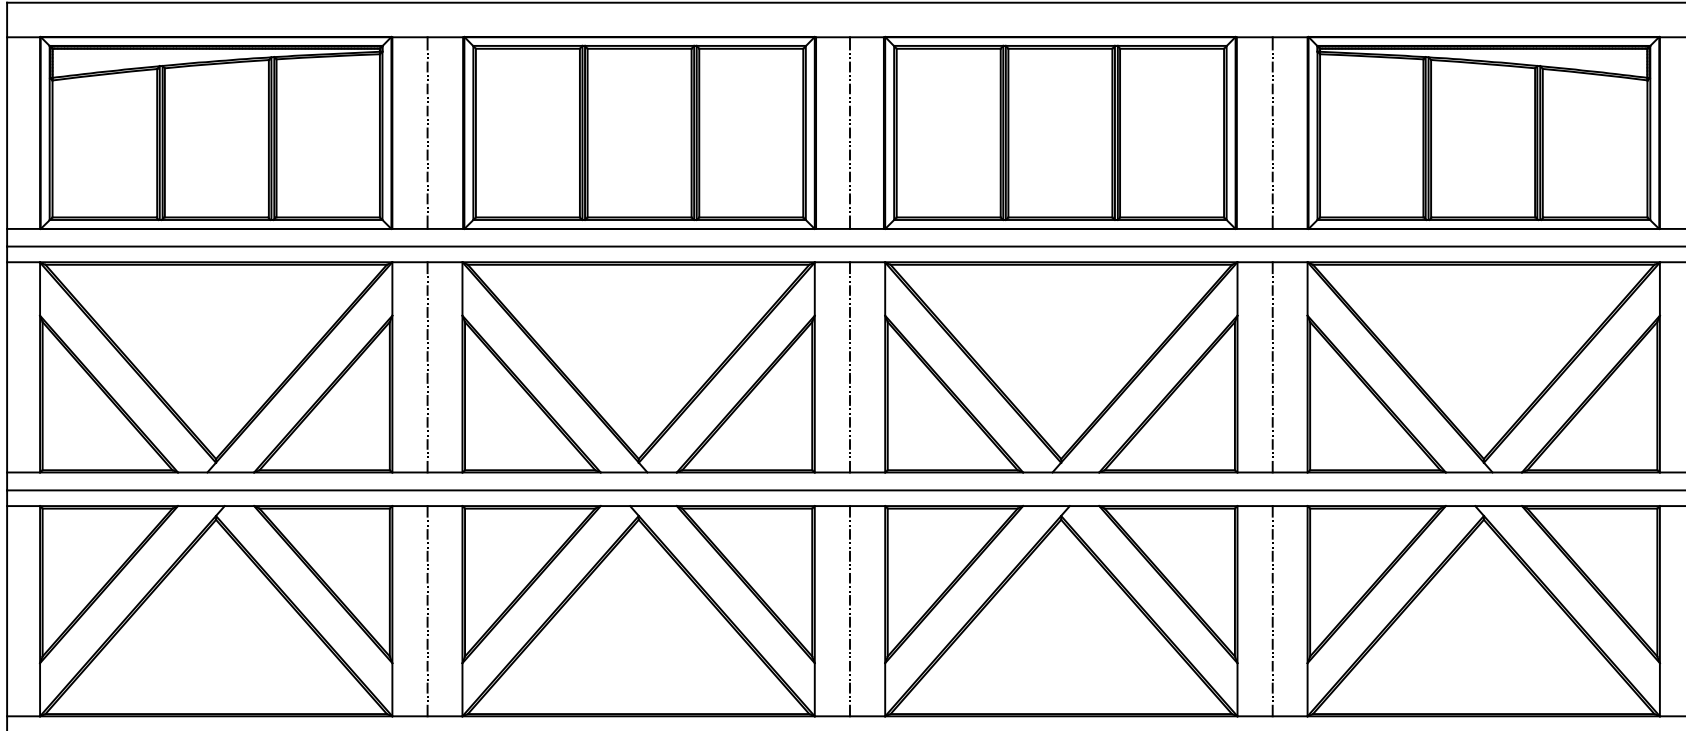

EXTERIOR VIEW

16'0" X 7'0" 9700 LEXINGTON DESIGN
3 SECTION/4 PANEL
SINGLE 12 LITE ARCHED TOP SECTION SHOWN
(3) 27.73" SECTIONS