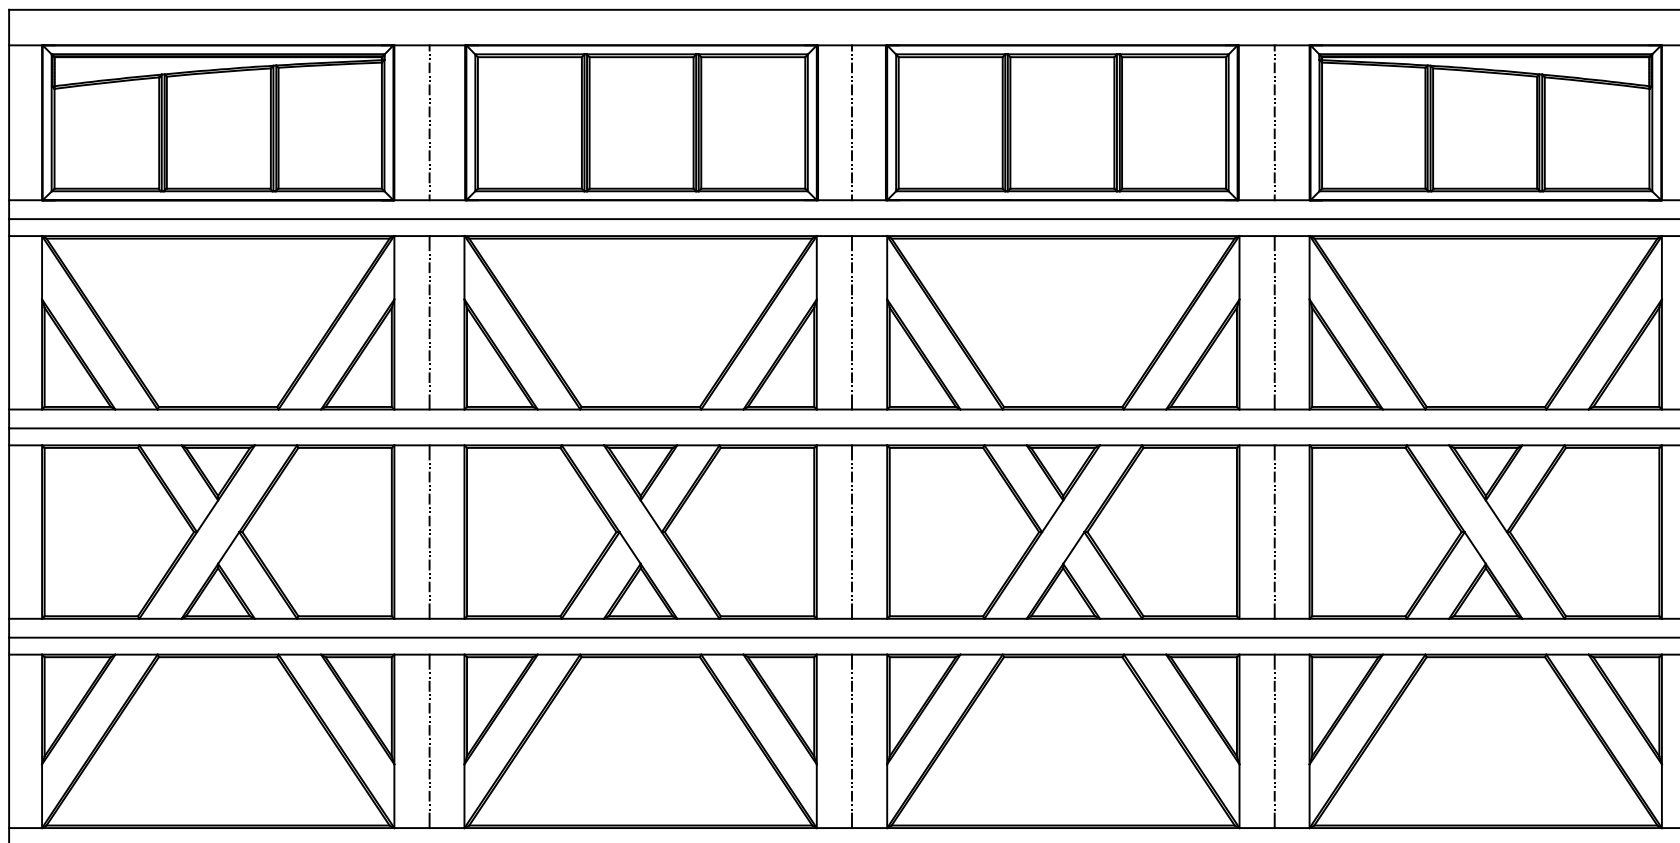

# EXTERIOR VIEW

16'0" X 8'0" 9700 LEXINGTON DESIGN  
4 SECTION/4 PANEL  
SINGLE 12 LITE ARCHED TOP SECTION SHOWN  
(4) 23.8" SECTIONS