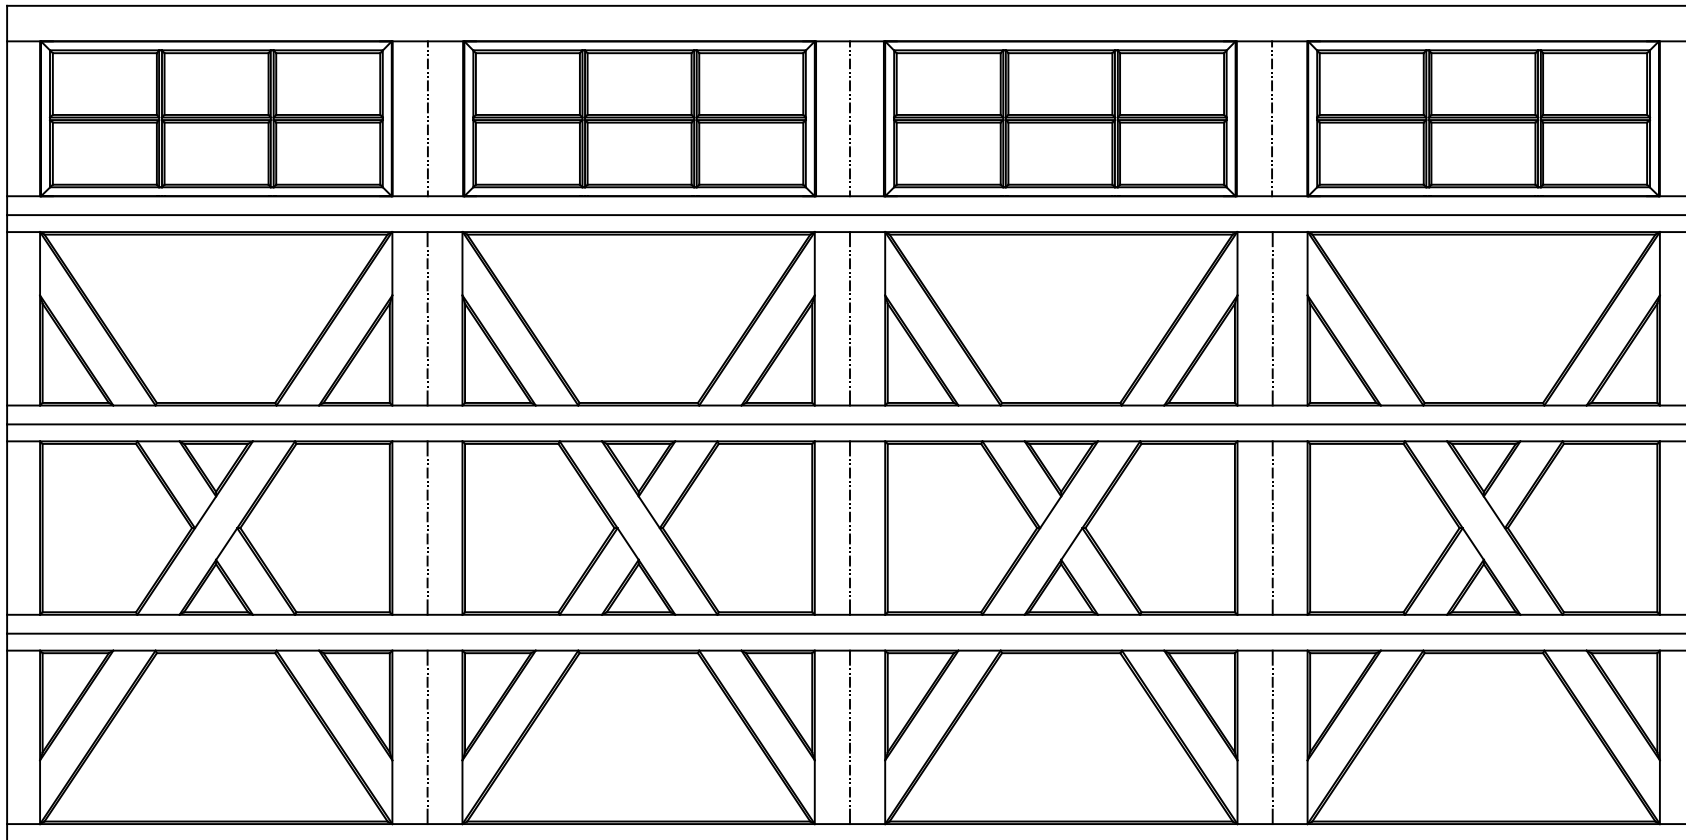

EXTERIOR VIEW

16'0" X 8'0" 9700 LEXINGTON DESIGN
4 SECTION/4 PANEL
24 LITE TOP SECTION SHOWN
(4) 23.8" SECTIONS