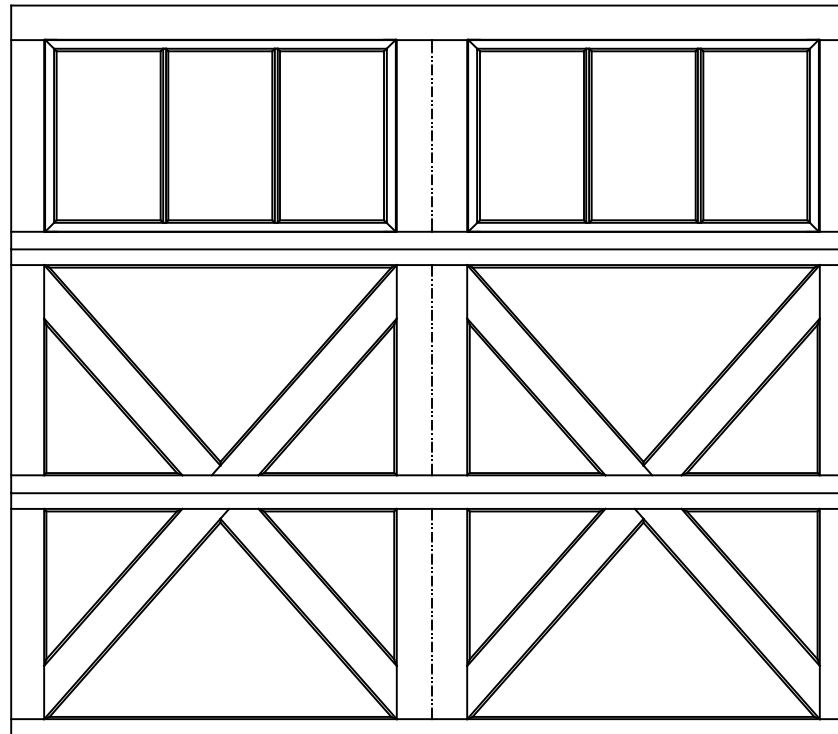

WAYNE-DALTON, A DIVISION OF THE
OVERHEAD DOOR CORP.

EXTERIOR VIEW

WAYNE-DALTON CONFIDENTIAL PROPRIETARY
NOT TO BE DUPLICATED OR REPRINTED WITHOUT
WRITTEN PERMISSION FROM OVERHEAD DOOR CORP.

WWW.WAYNE-DALTON.COM

8'0" X 7'0" 9700 LEXINGTON DESIGN
3 SECTION/2 PANEL
6 LITE TOP SECTION SHOWN
(3) 27.73" SECTIONS