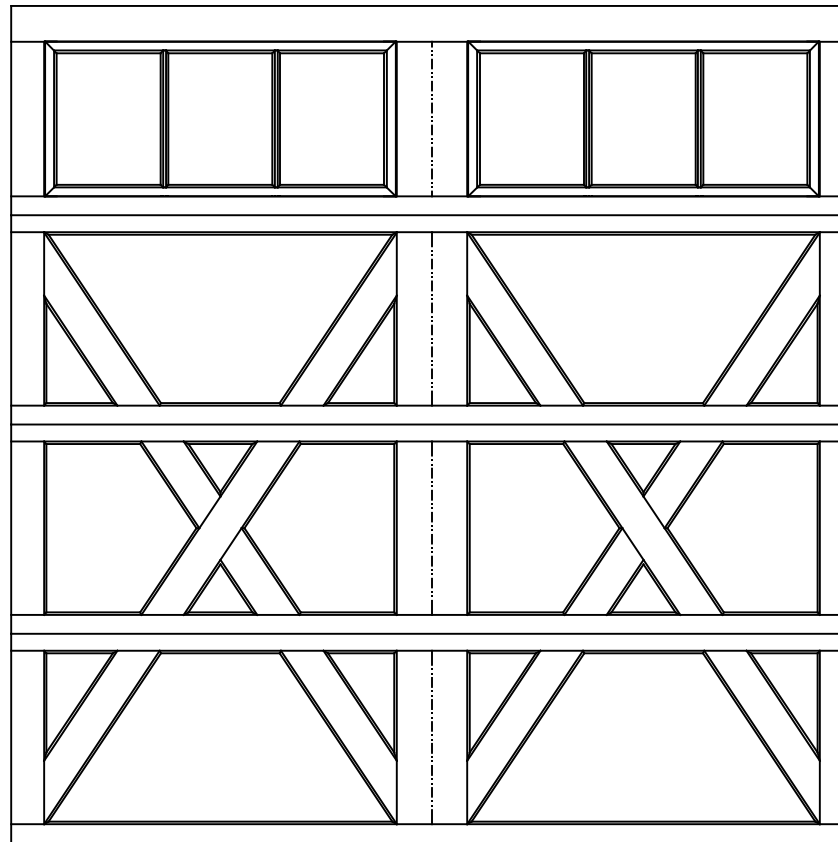

WAYNE-DALTON, A DIVISION OF THE  
OVERHEAD DOOR CORP.

# EXTERIOR VIEW

WAYNE-DALTON CONFIDENTIAL PROPRIETARY  
NOT TO BE DUPLICATED OR REPRINTED WITHOUT  
WRITTEN PERMISSION FROM OVERHEAD DOOR CORP.

[WWW.WAYNE-DALTON.COM](http://WWW.WAYNE-DALTON.COM)

8'0" X 8'0" 9700 LEXINGTON DESIGN  
4 SECTION/2 PANEL  
6 LITE TOP SECTION SHOWN  
(4) 23.8" SECTIONS