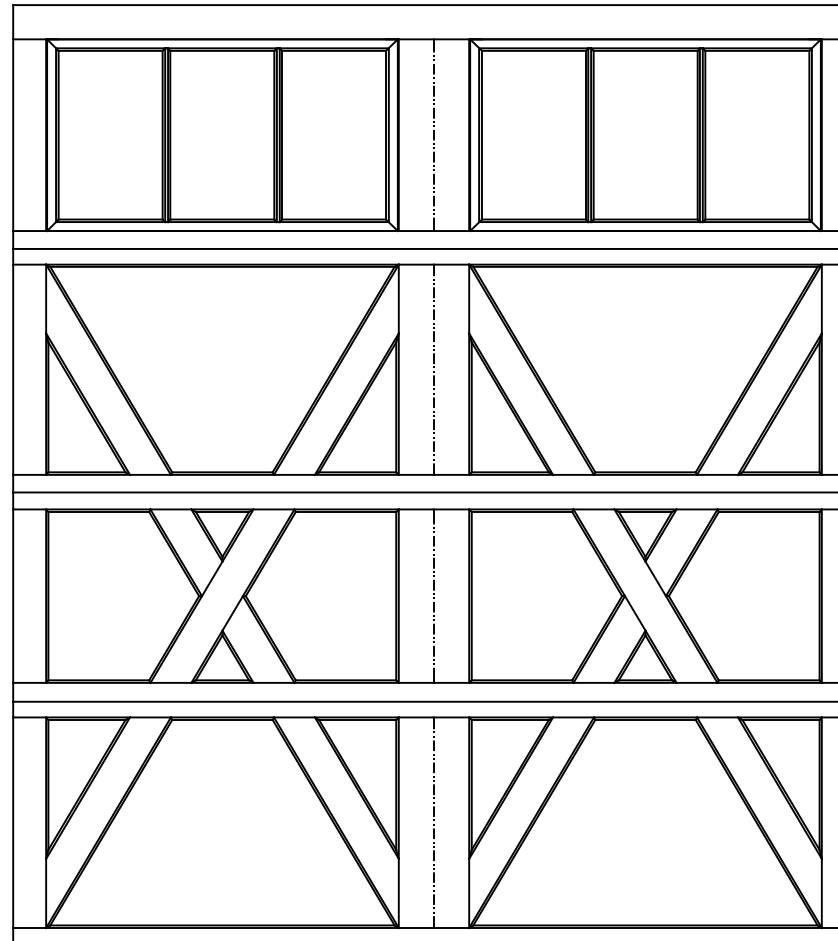

8'0" X 9'0" 9700 LEXINGTON DESIGN
4 SECTION/2 PANEL
6 LITE TOP SECTION SHOWN
(1) 23.8" & (3) 27.73" SECTIONS