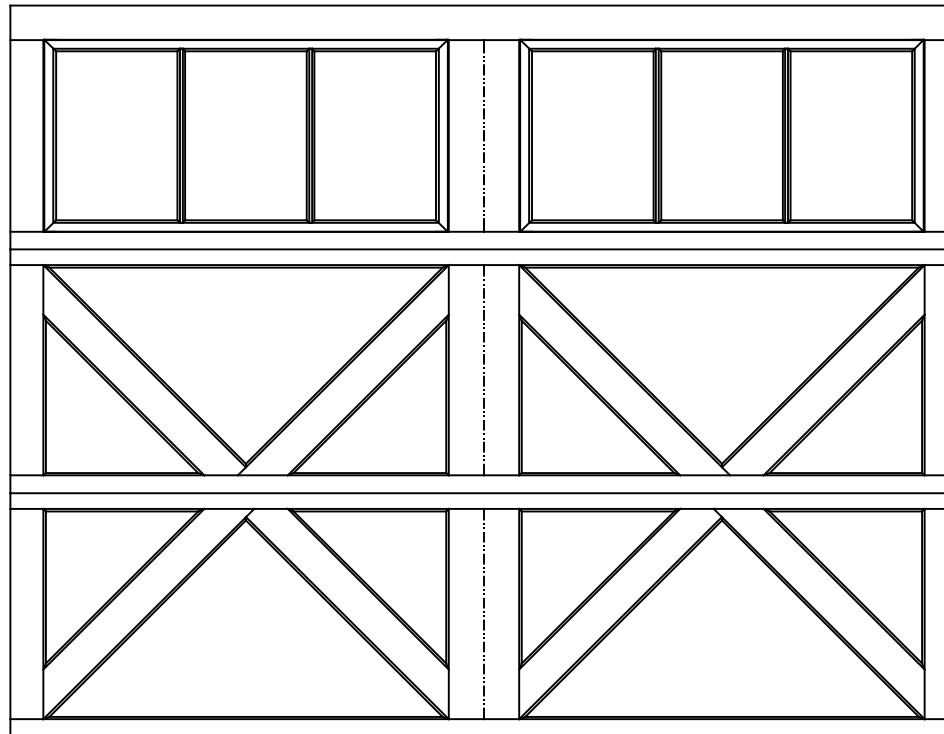

WAYNE-DALTON, A DIVISION OF THE  
OVERHEAD DOOR CORP.

# EXTERIOR VIEW

WAYNE-DALTON CONFIDENTIAL PROPRIETARY  
NOT TO BE DUPLICATED OR REPRINTED WITHOUT  
WRITTEN PERMISSION FROM OVERHEAD DOOR CORP.

[WWW.WAYNE-DALTON.COM](http://WWW.WAYNE-DALTON.COM)

9'0" X 7'0" 9700 LEXINGTON DESIGN  
3 SECTION/2 PANEL  
6 LITE TOP SECTION SHOWN  
(3) 27.73" SECTIONS