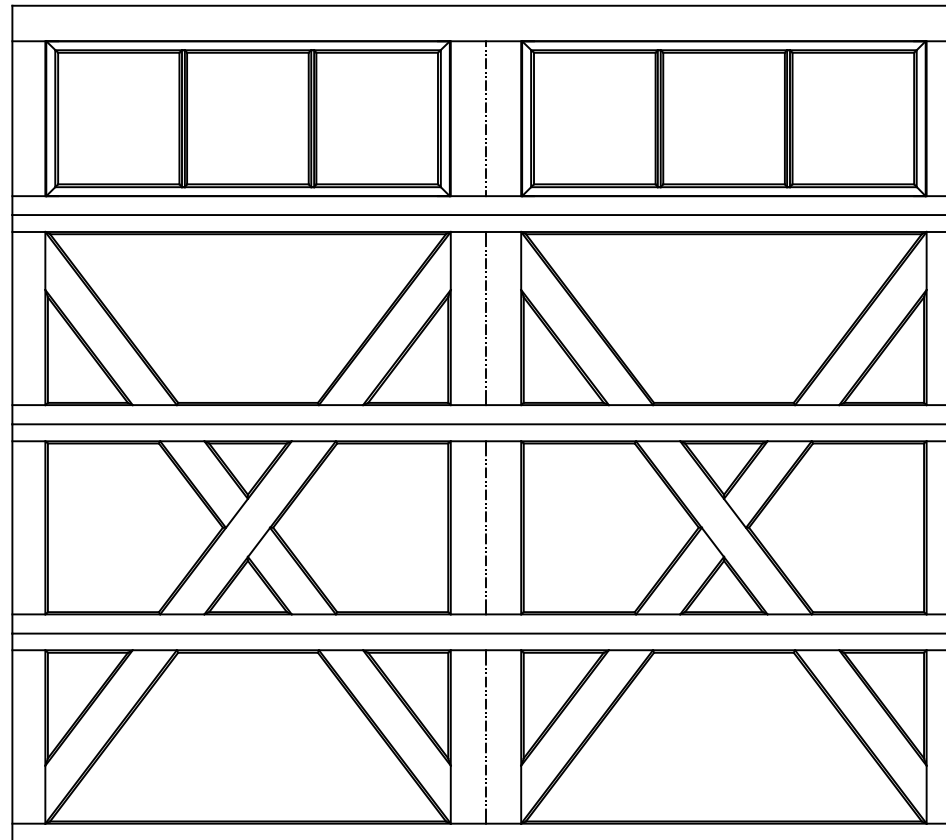

9'0" X 8'0" 9700 LEXINGTON DESIGN
4 SECTION/2 PANEL
6 LITE TOP SECTION SHOWN
(4) 23.8" SECTIONS