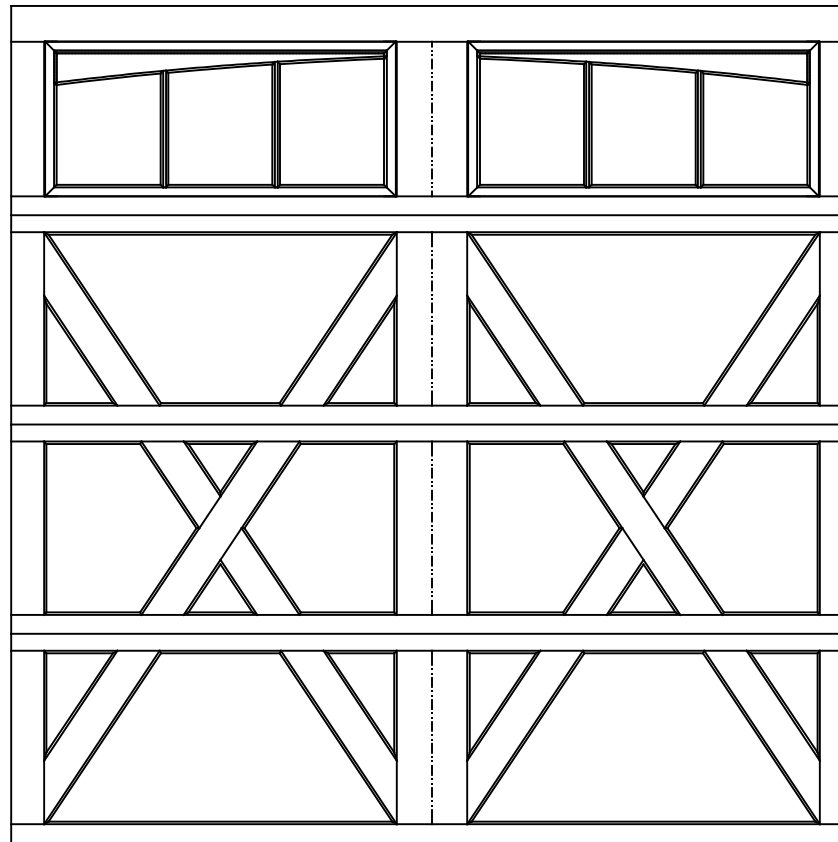

WAYNE-DALTON, A DIVISION OF THE
OVERHEAD DOOR CORP.

EXTERIOR VIEW

WAYNE-DALTON CONFIDENTIAL PROPRIETARY
NOT TO BE DUPLICATED OR REPRINTED WITHOUT
WRITTEN PERMISSION FROM OVERHEAD DOOR CORP.

WWW.WAYNE-DALTON.COM

8'0" X 8'0" 9700 LEXINGTON DESIGN
4 SECTION/2 PANEL
6 LITE ARCHED TOP SECTION SHOWN
(4) 23.8" SECTIONS