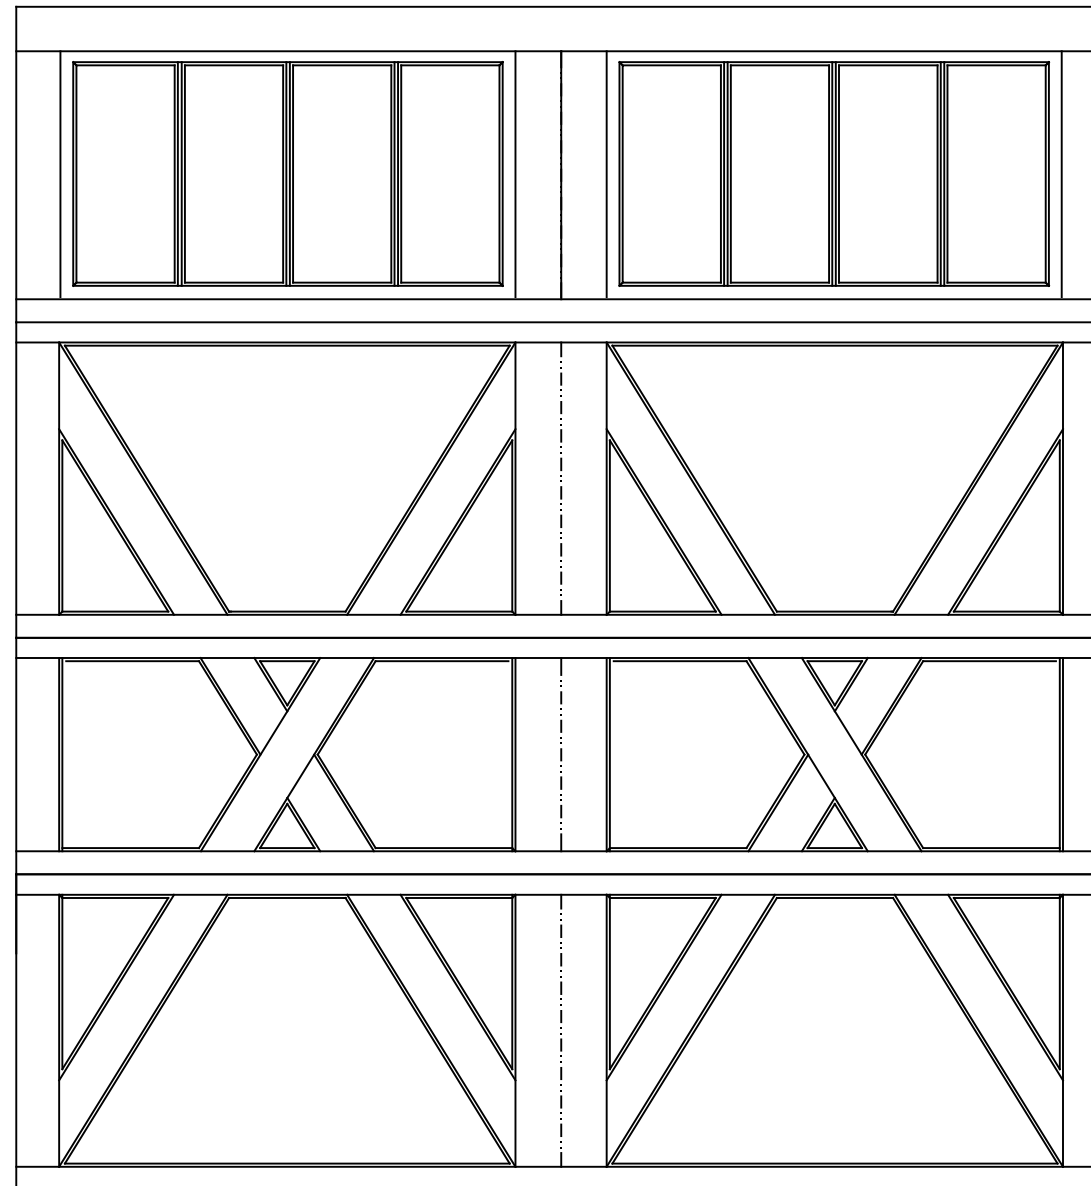

WAYNE-DALTON, A DIVISION OF THE
OVERHEAD DOOR CORP.

EXTERIOR VIEW

WAYNE-DALTON CONFIDENTIAL PROPRIETARY
NOT TO BE DUPLICATED OR REPRINTED WITHOUT
WRITTEN PERMISSION FROM OVERHEAD DOOR CORP.

WWW.WAYNE-DALTON.COM

8'0" X 8'9" 9700 LEXINGTON DESIGN

4 SECTION/2 PANEL

8 LITE SQUARE TOP SECTION SHOWN

(1) 20.8" & (3) 27.73" SECTIONS