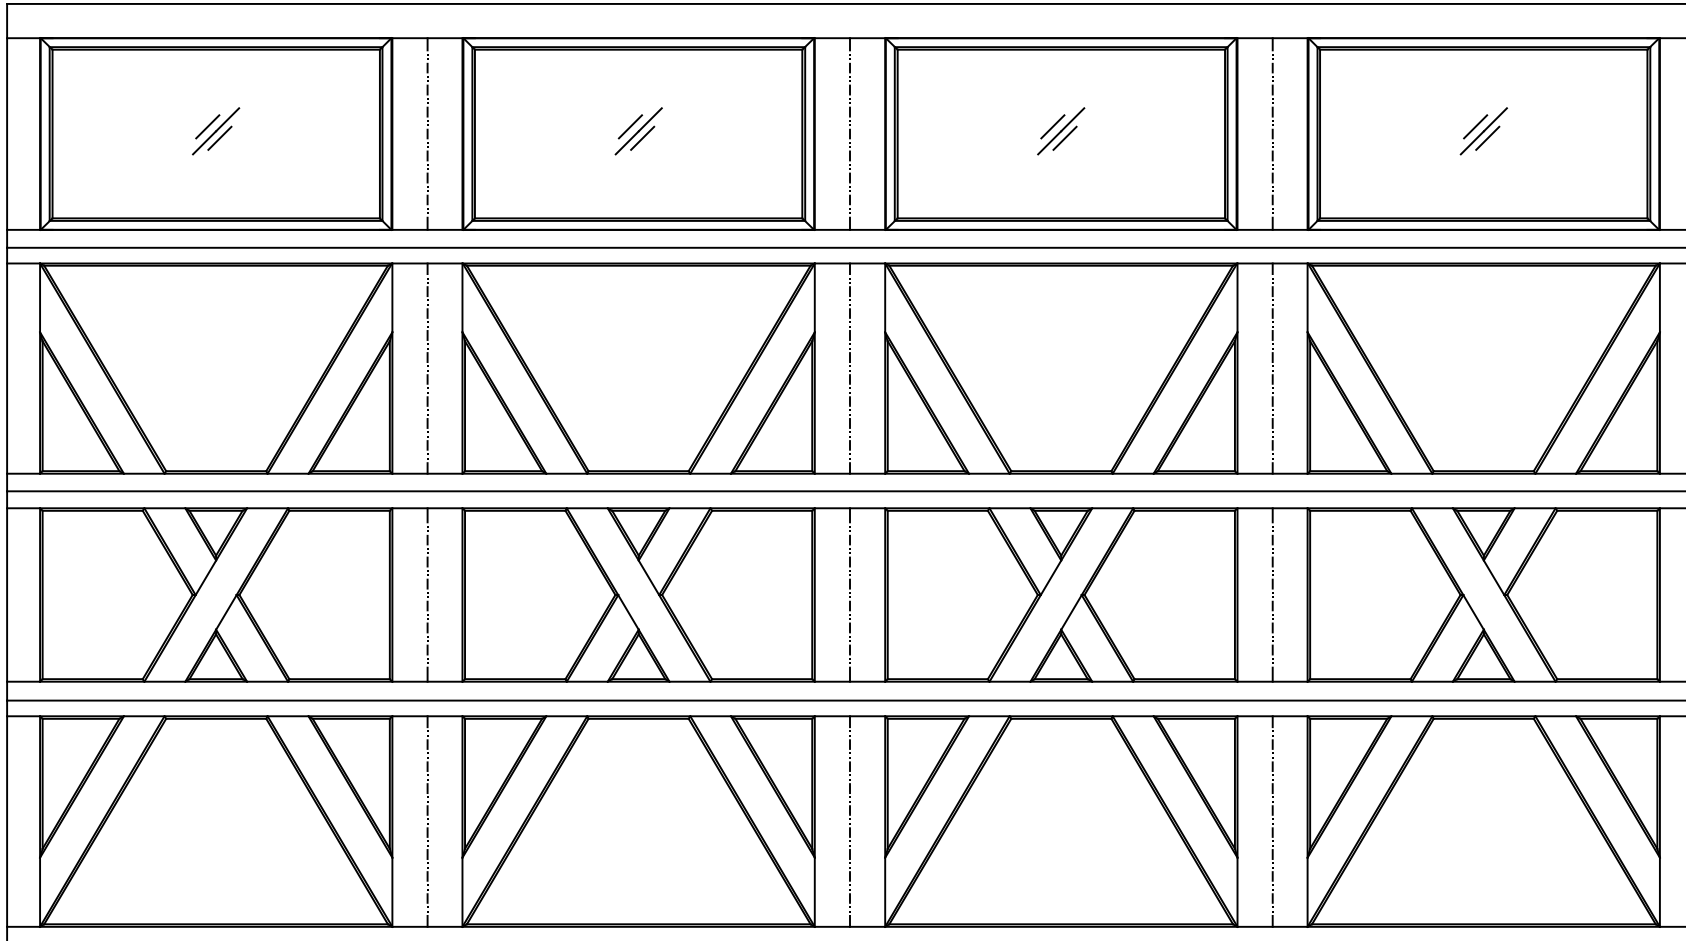

EXTERIOR VIEW

16'0" X 9'0" 9700 LEXINGTON DESIGN

4 SECTION/4 PANEL

PLAIN TOP SECTION SHOWN

(1) 23.8" & (3) 27.73" SECTIONS