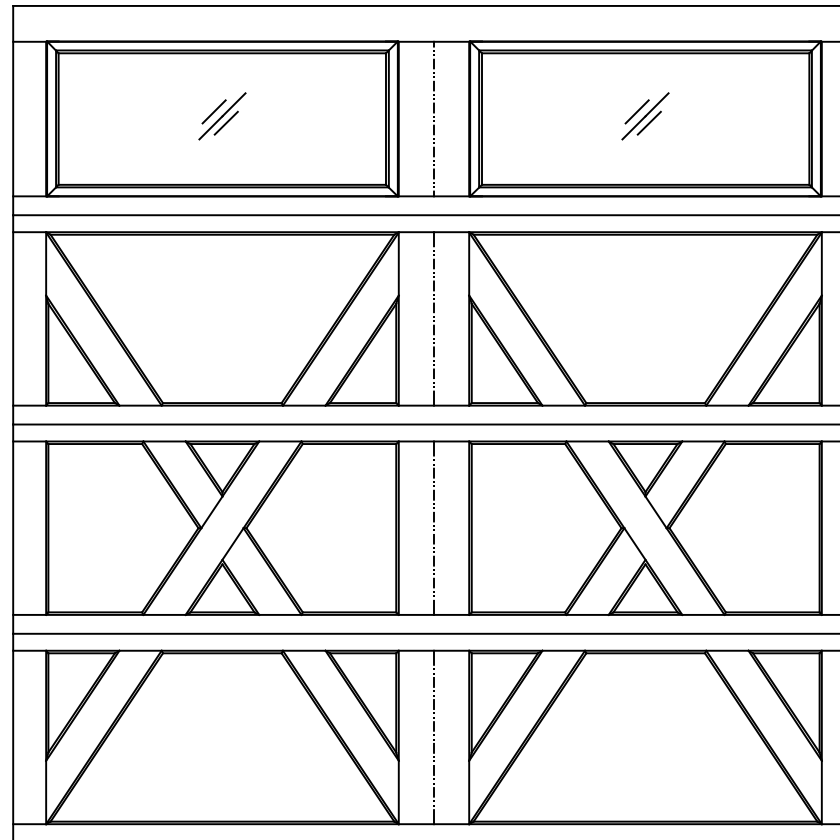

WAYNE-DALTON, A DIVISION OF THE  
OVERHEAD DOOR CORP.

# EXTERIOR VIEW

WAYNE-DALTON CONFIDENTIAL PROPRIETARY  
NOT TO BE DUPLICATED OR REPRINTED WITHOUT  
WRITTEN PERMISSION FROM OVERHEAD DOOR CORP.

[WWW.WAYNE-DALTON.COM](http://WWW.WAYNE-DALTON.COM)

8'0" X 8'0" 9700 LEXINGTON DESIGN  
4 SECTION/2 PANEL  
PLAIN TOP SECTION SHOWN  
(4) 23.8" SECTIONS