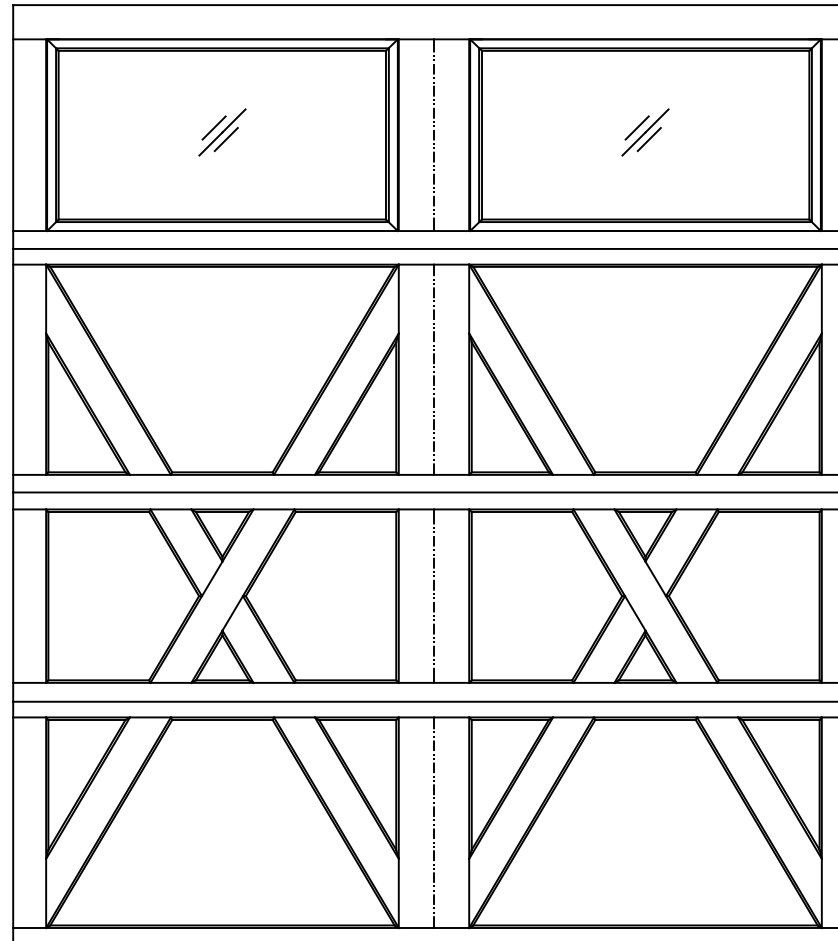

WAYNE-DALTON, A DIVISION OF THE  
OVERHEAD DOOR CORP.

# EXTERIOR VIEW

WAYNE-DALTON CONFIDENTIAL PROPRIETARY  
NOT TO BE DUPLICATED OR REPRINTED WITHOUT  
WRITTEN PERMISSION FROM OVERHEAD DOOR CORP.

[WWW.WAYNE-DALTON.COM](http://WWW.WAYNE-DALTON.COM)

8'0" X 9'0" 9700 LEXINGTON DESIGN  
4 SECTION/2 PANEL  
PLAIN TOP SECTION SHOWN  
(1) 23.8" & (3) 27.73" SECTIONS