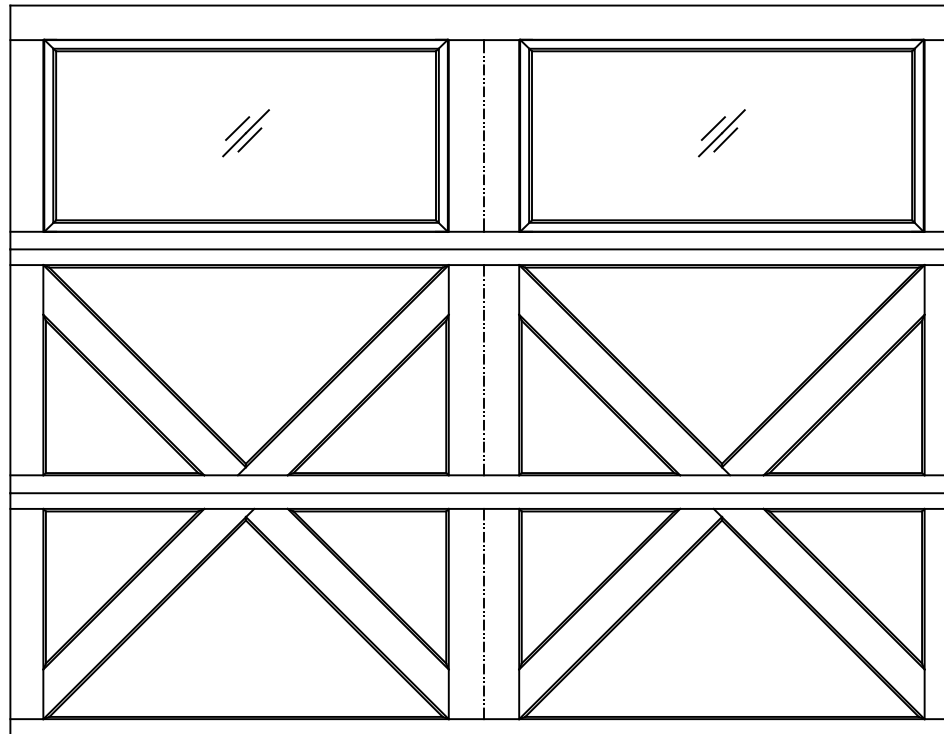

WAYNE-DALTON, A DIVISION OF THE  
OVERHEAD DOOR CORP.

# EXTERIOR VIEW

WAYNE-DALTON CONFIDENTIAL PROPRIETARY  
NOT TO BE DUPLICATED OR REPRINTED WITHOUT  
WRITTEN PERMISSION FROM OVERHEAD DOOR CORP.

[WWW.WAYNE-DALTON.COM](http://WWW.WAYNE-DALTON.COM)

9'0" X 7'0" 9700 LEXINGTON DESIGN  
3 SECTION/2 PANEL  
PLAIN TOP SECTION SHOWN  
(3) 27.73" SECTIONS