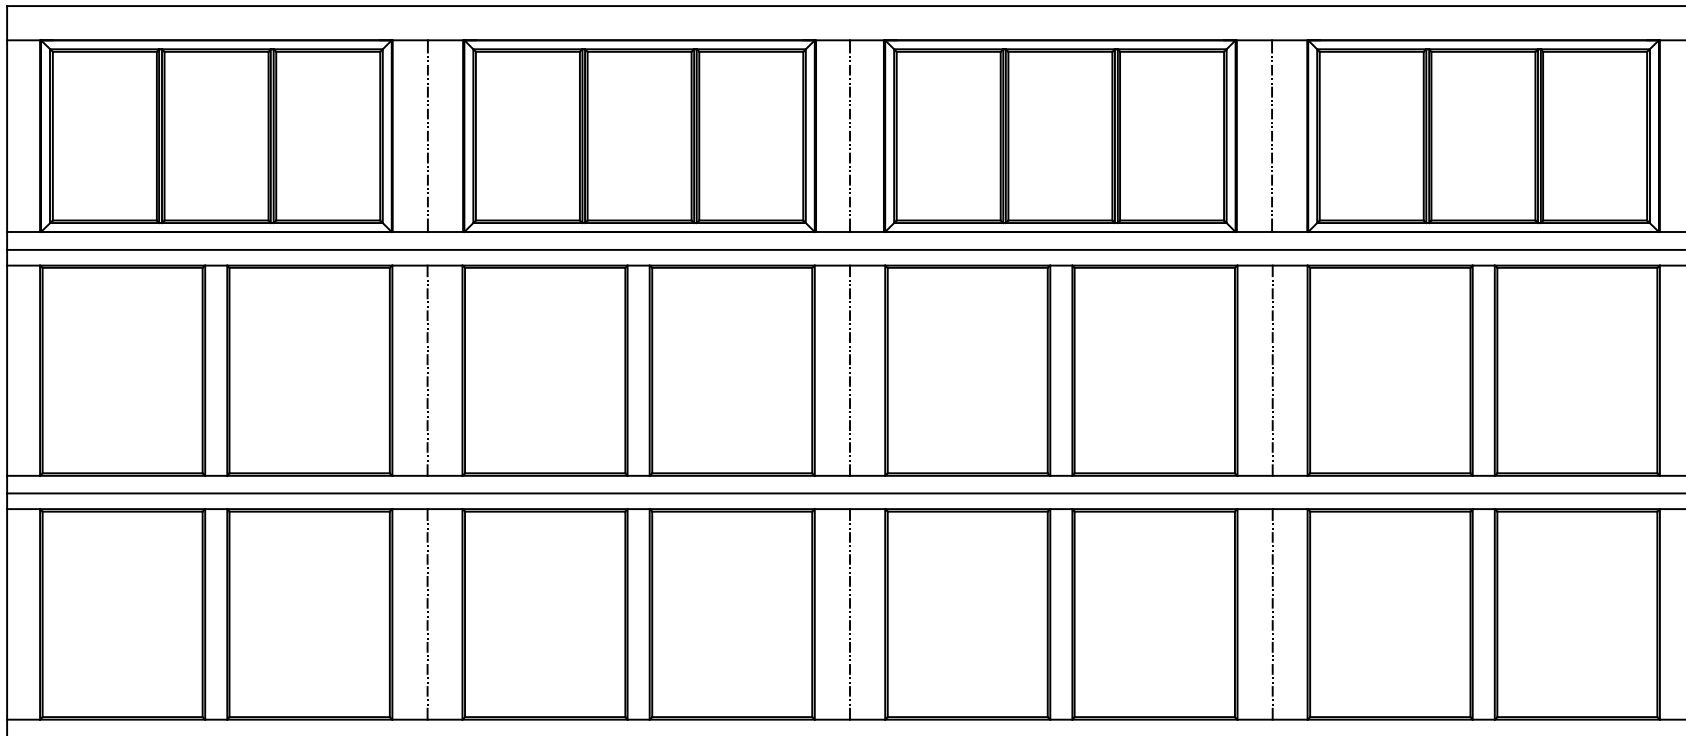

WAYNE-DALTON, A DIVISION OF THE
OVERHEAD DOOR CORP.

EXTERIOR VIEW

WAYNE-DALTON CONFIDENTIAL PROPRIETARY
NOT TO BE DUPLICATED OR REPRINTED WITHOUT
WRITTEN PERMISSION FROM OVERHEAD DOOR CORP.

WWW.WAYNE-DALTON.COM

16'0" X 7'0" 9700 NEWPORT DESIGN
3 SECTION/4 PANEL
12 LITE TOP SECTION SHOWN
(3) 27.73" SECTIONS