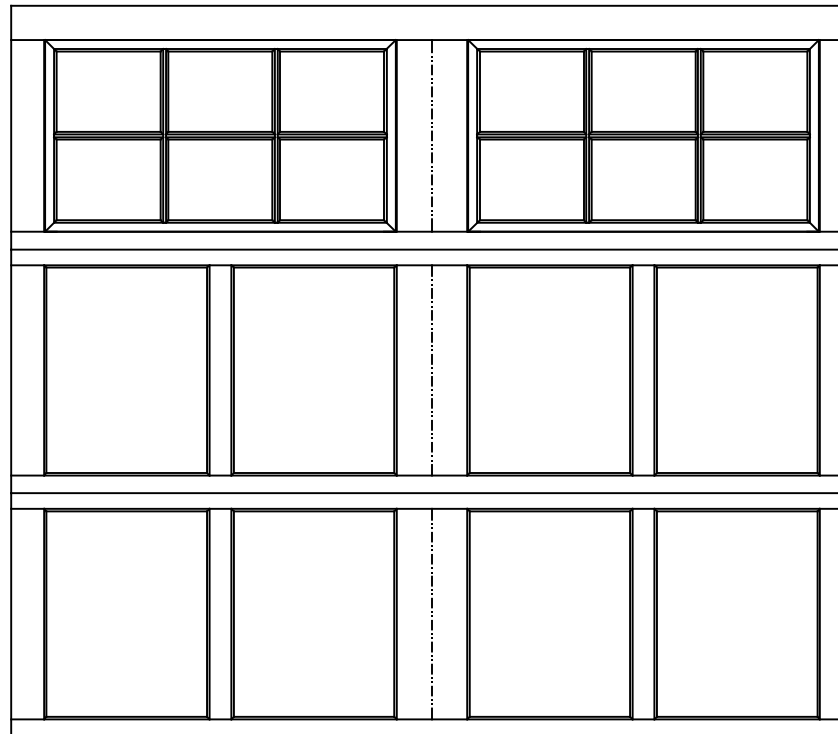

WAYNE-DALTON, A DIVISION OF THE  
OVERHEAD DOOR CORP.

# EXTERIOR VIEW

WAYNE-DALTON CONFIDENTIAL PROPRIETARY  
NOT TO BE DUPLICATED OR REPRINTED WITHOUT  
WRITTEN PERMISSION FROM OVERHEAD DOOR CORP.

[WWW.WAYNE-DALTON.COM](http://WWW.WAYNE-DALTON.COM)

8'0" X 7'0" 9700 NEWPORT DESIGN  
3 SECTION/2 PANEL  
12 LITE TOP SECTION SHOWN  
(3) 27.73" SECTIONS