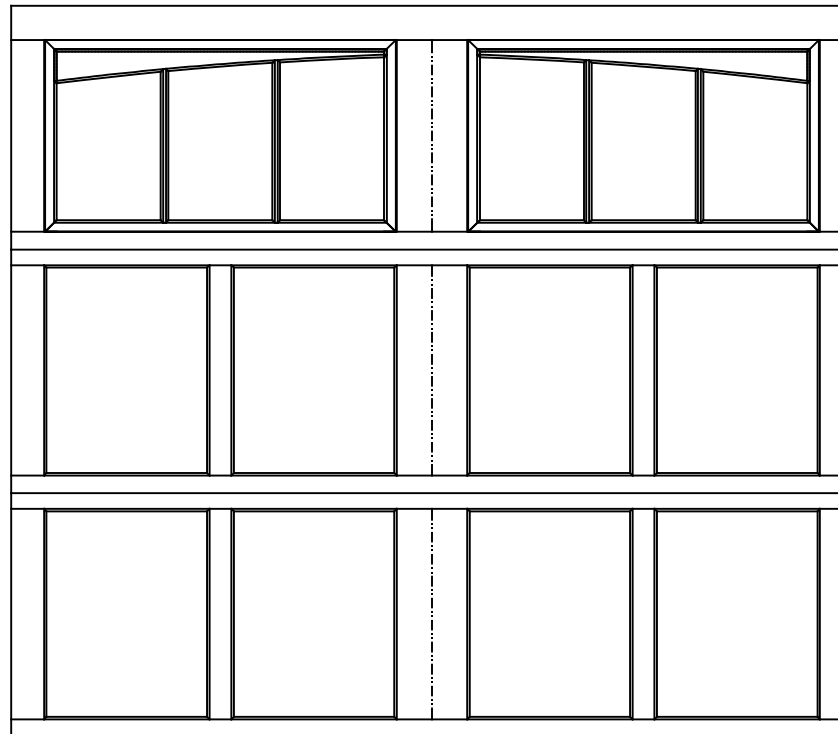

WAYNE-DALTON, A DIVISION OF THE  
OVERHEAD DOOR CORP.

# EXTERIOR VIEW

WAYNE-DALTON CONFIDENTIAL PROPRIETARY  
NOT TO BE DUPLICATED OR REPRINTED WITHOUT  
WRITTEN PERMISSION FROM OVERHEAD DOOR CORP.

[WWW.WAYNE-DALTON.COM](http://WWW.WAYNE-DALTON.COM)

8'0" X 7'0" 9700 NEWPORT DESIGN  
3 SECTION/2 PANEL  
6 LITE AERCHED TOP SECTION SHOWN  
(3) 27.73" SECTIONS