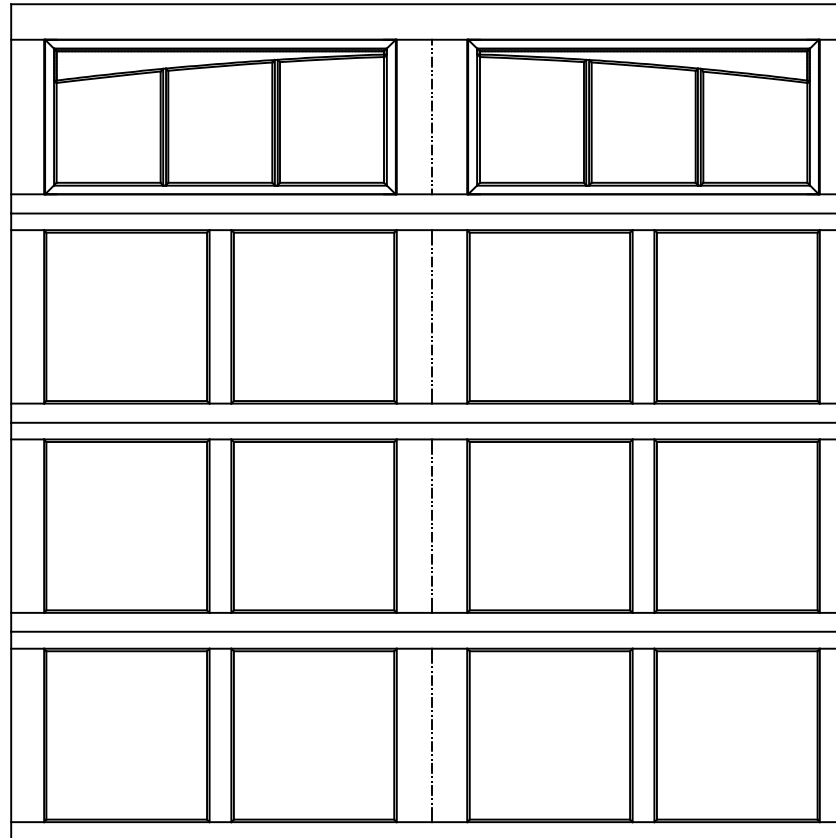

WAYNE-DALTON, A DIVISION OF THE
OVERHEAD DOOR CORP.

EXTERIOR VIEW

WAYNE-DALTON CONFIDENTIAL PROPRIETARY
NOT TO BE DUPLICATED OR REPRINTED WITHOUT
WRITTEN PERMISSION FROM OVERHEAD DOOR CORP.

WWW.WAYNE-DALTON.COM

8'0" X 8'0" 9700 NEWPORT DESIGN
4 SECTION/2 PANEL
6 LITE ARCHED TOP SECTION SHOWN
(4) 23.8" SECTIONS