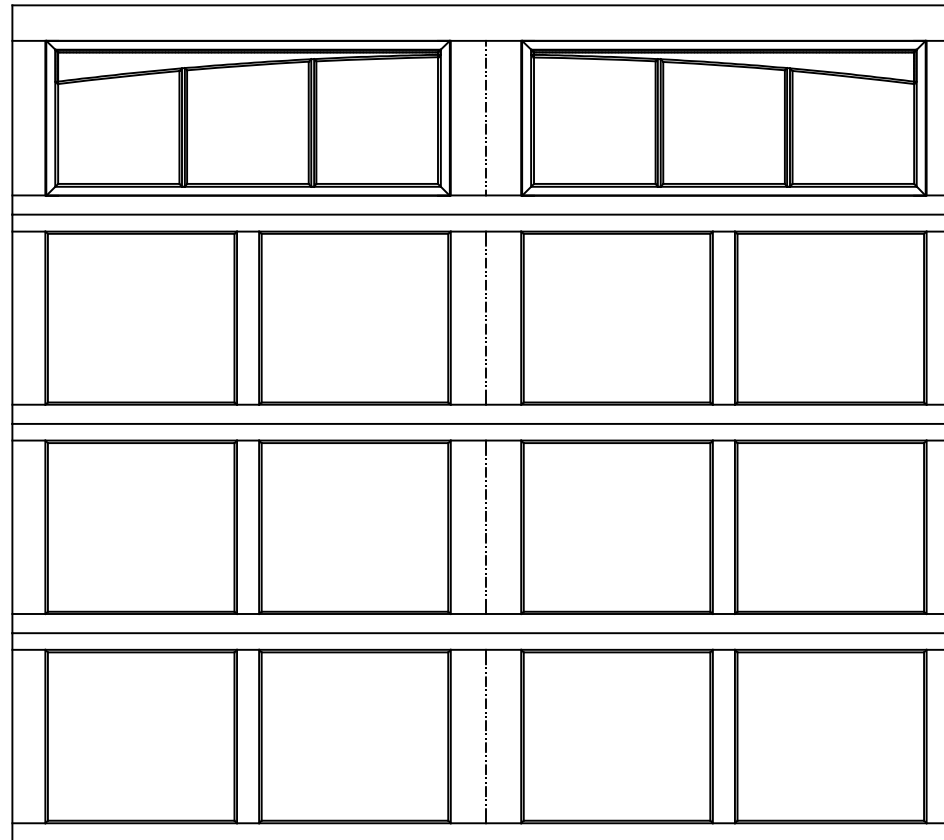

WAYNE-DALTON, A DIVISION OF THE
OVERHEAD DOOR CORP.

EXTERIOR VIEW

WAYNE-DALTON CONFIDENTIAL PROPRIETARY
NOT TO BE DUPLICATED OR REPRINTED WITHOUT
WRITTEN PERMISSION FROM OVERHEAD DOOR CORP.

WWW.WAYNE-DALTON.COM

9'0" X 8'0" 9700 NEWPORT DESIGN
4 SECTION/2 PANEL
6 LITE ARCHED TOP SECTION SHOWN
(4) 23.8" SECTIONS