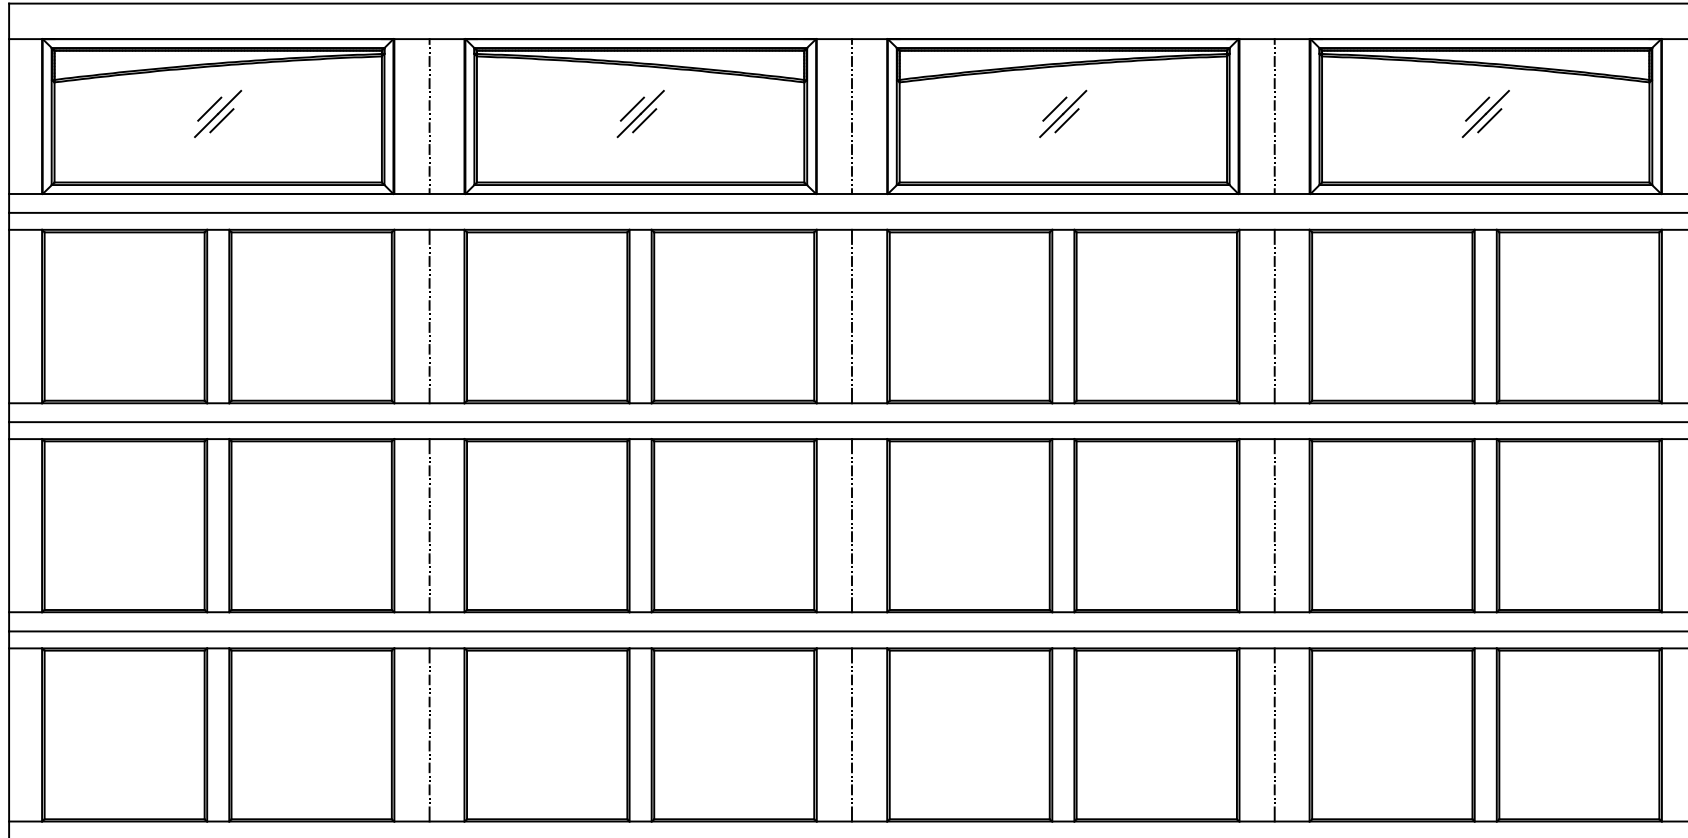

16'0" X 8'0" 9700 NEWPORT DESIGN  
4 SECTION/4 PANEL  
DOUBLE PLAIN ARCHED TOP SECTION SHOWN  
(4) 23.8" SECTIONS