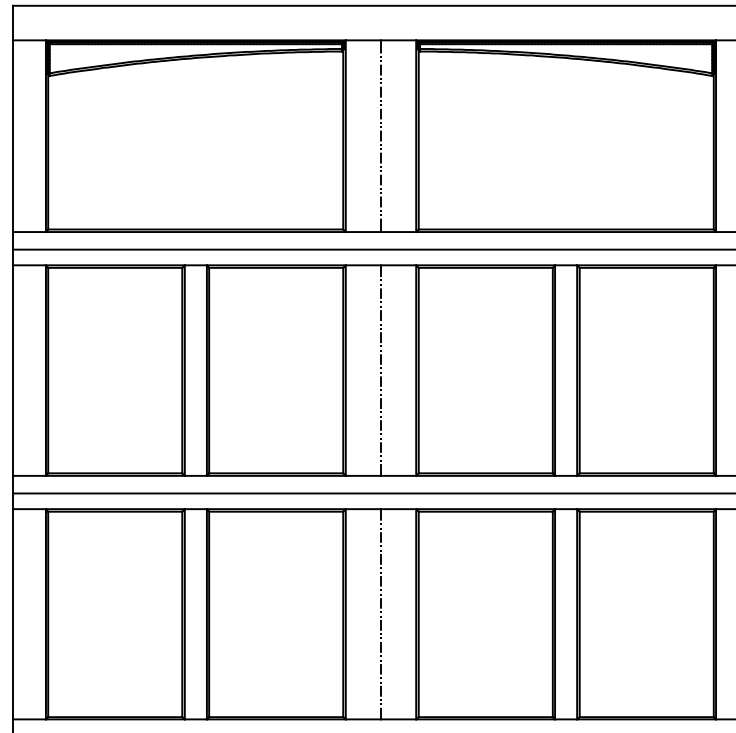

7'0" X 7'0" 9700 NEWPORT DESIGN
3 SECTION/2 PANEL
SOLID ARCHED TOP SECTION SHOWN
(3) 27.73" SECTIONS