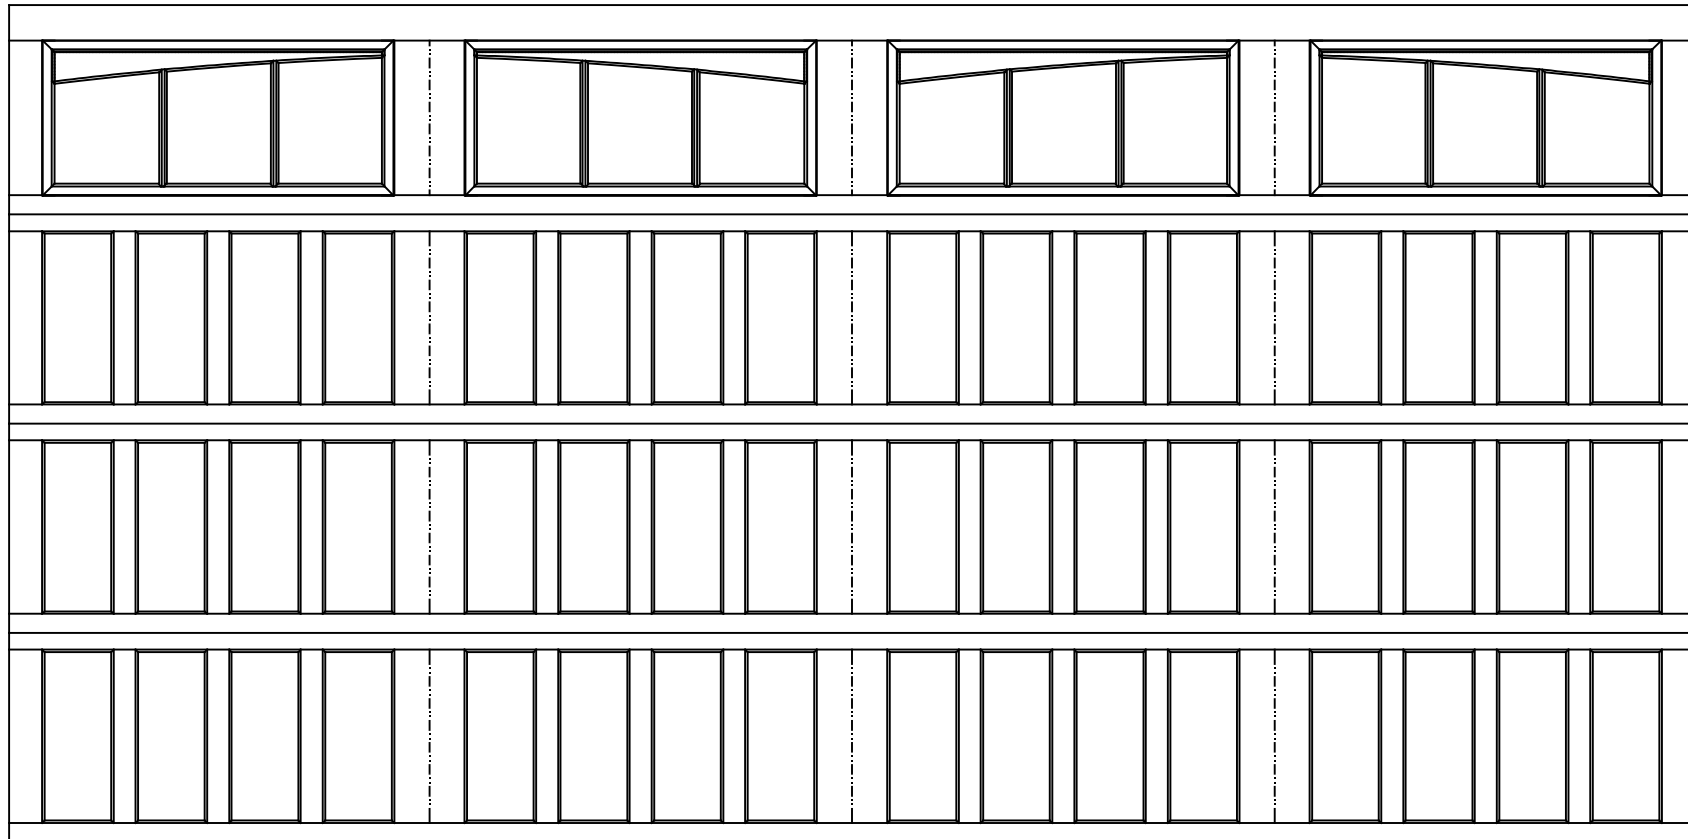

# EXTERIOR VIEW

16'0" X 8'0" 9700 OAK PARK DESIGN  
4 SECTION/4 PANEL  
DOUBLE 12 LITE ARCHED TOP SECTION SHOWN  
(4) 23.8" SECTIONS